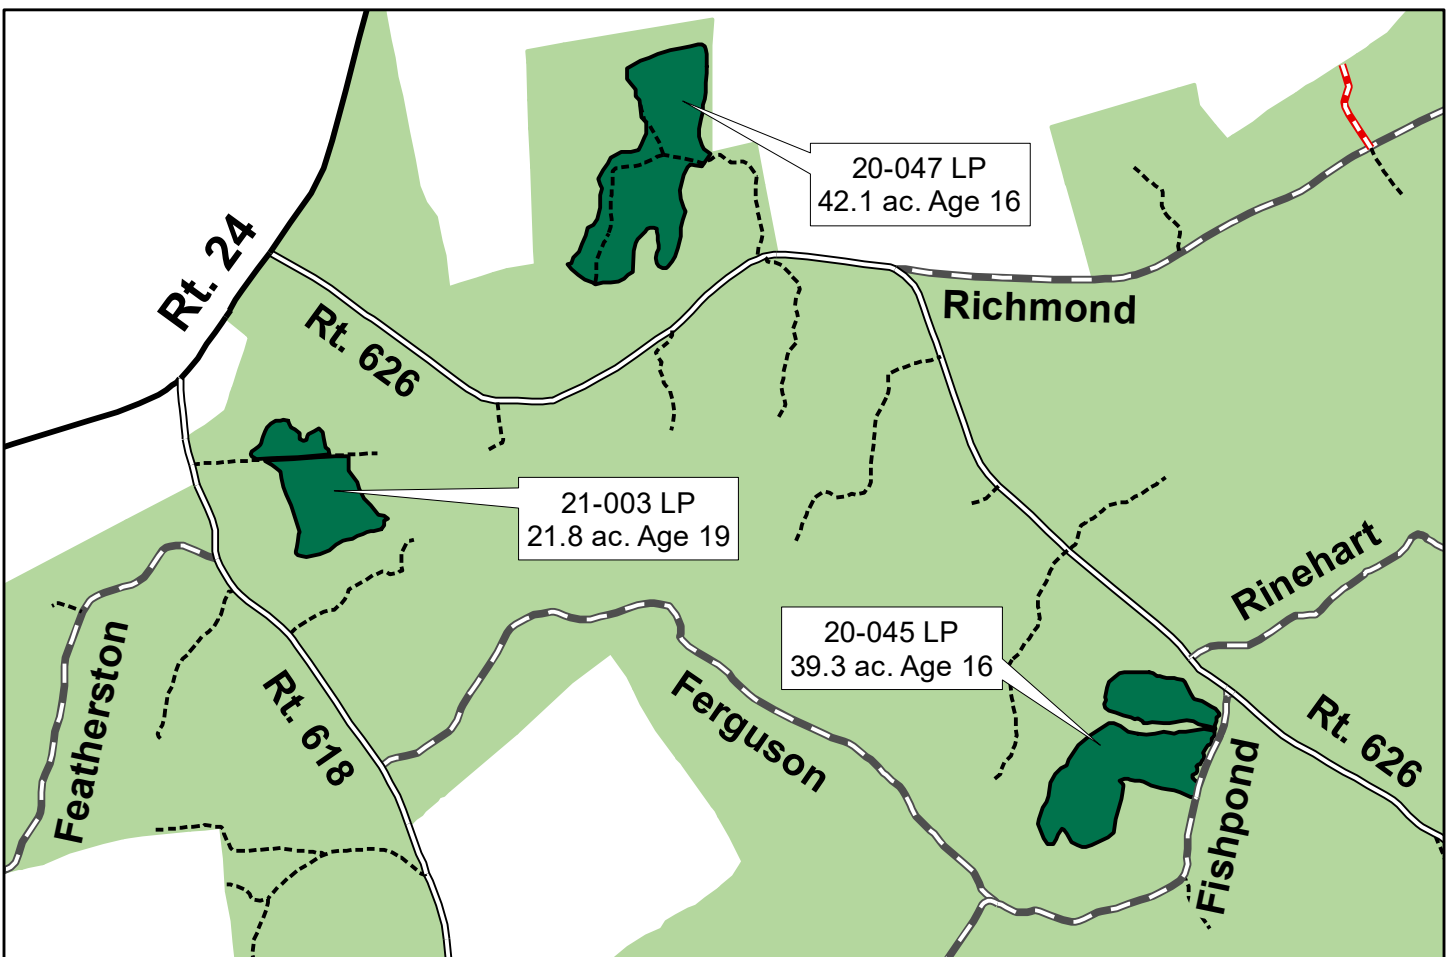

Appomattox-Buckingham State Forest

F.Y. 2020 First Thinning Harvest Map

Thinning Harvest Area:
378.5 ac.

Legend

- Harvest Stands
- State Forest Land

Roads

- Primary State Route
- State Route
- Forest Road
- Gated Forest Road
- Forest Trail