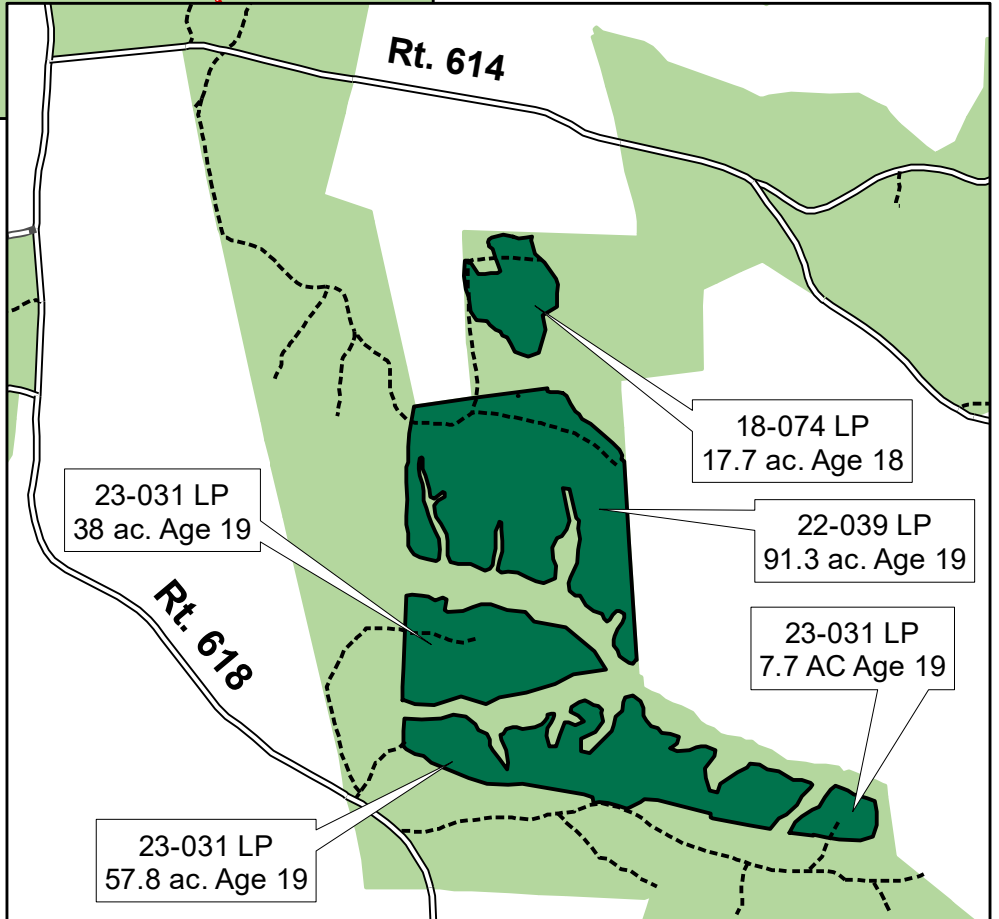

Appomattox-Buckingham State Forest

F.Y. 2020 First Thinning Harvest Map

Thinning Harvest Area:
378.5 ac.

Legend

- Harvest Stands
- State Forest Land

Roads

- Primary State Route
- State Route
- Forest Road
- Gated Forest Road
- Forest Trail