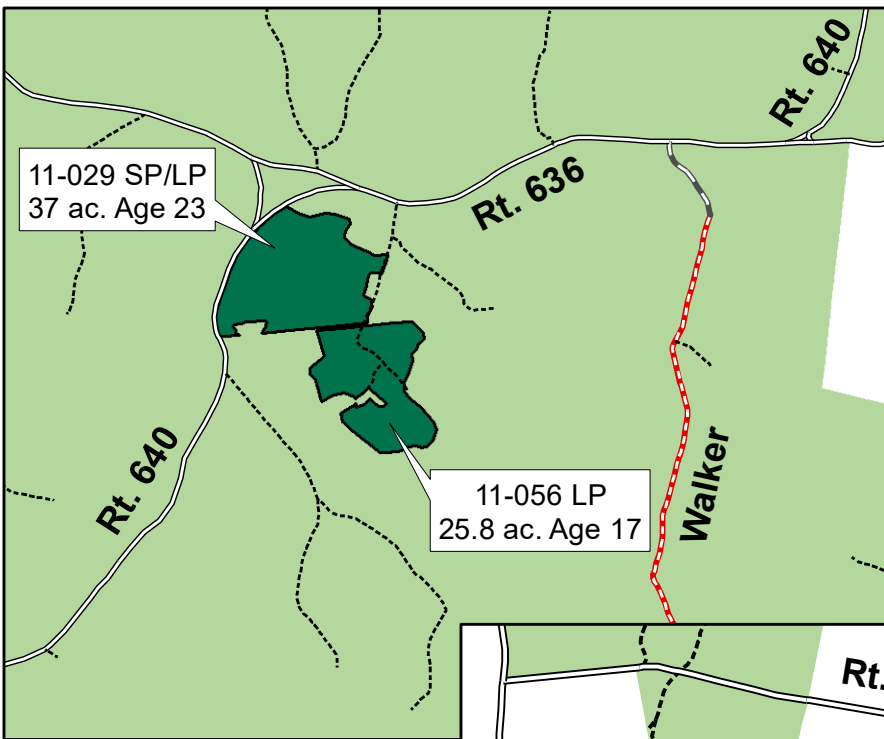

Appomattox-Buckingham State Forest

F.Y. 2020 First Thinning Harvest Map

Thinning Harvest Area:
378.5 ac.

Legend

- Harvest Stands
- State Forest Land

Roads

- Primary State Route
- State Route
- Forest Road
- Gated Forest Road
- Forest Trail