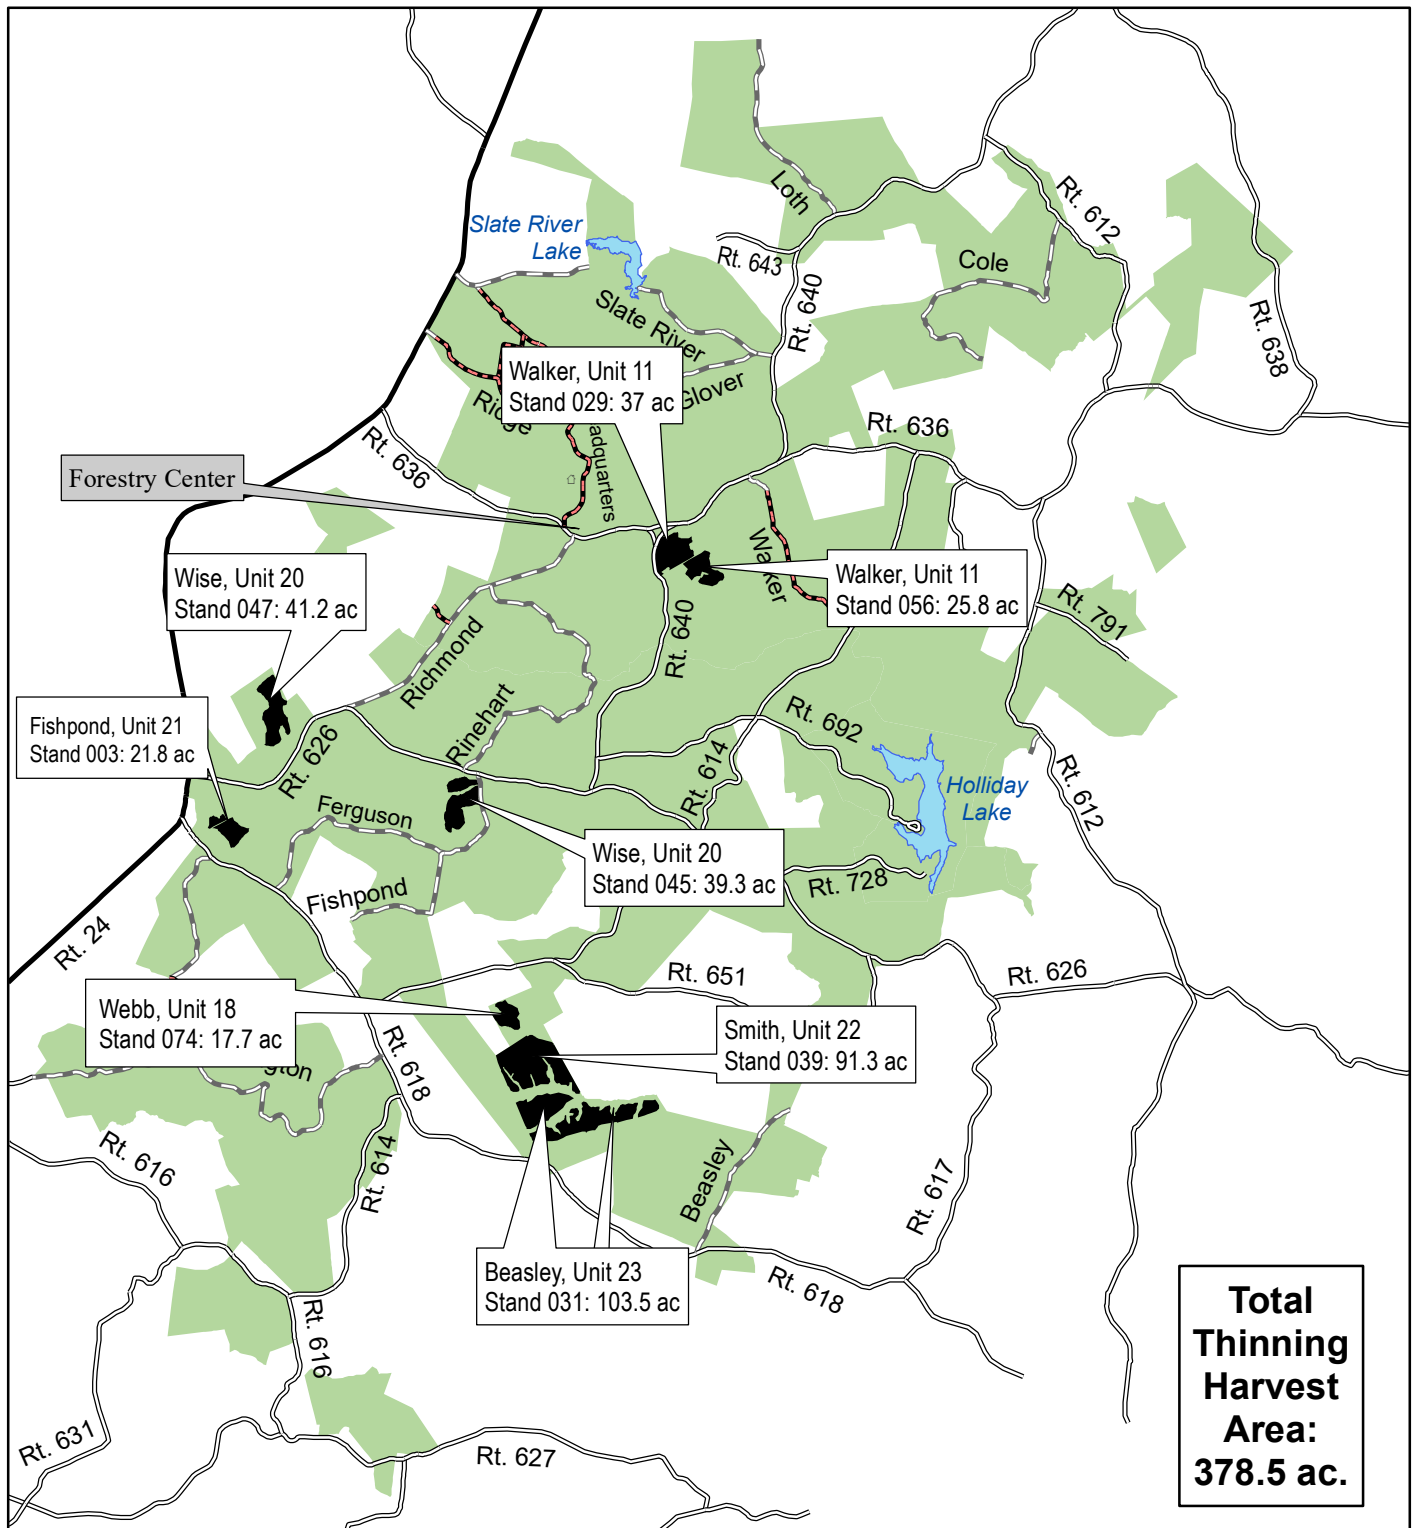

Appomattox-Buckingham State Forest, F.Y. 2020 First Thinning Location Map

Harvest Areas: Walker 11, Stands 029 & 056; Wise 20 Stands 045 & 47; Fishpond 21, Stand 003; Webb 18, Stand 074; Smith 22 Stand 006; and Beasley 23, Stand 031.

Legend

	State Forest Lands		State Highway
	Harvest Areas		State Route
	Lakes		Forest Road
			Gated Forest Road

0 1 2 3 Miles