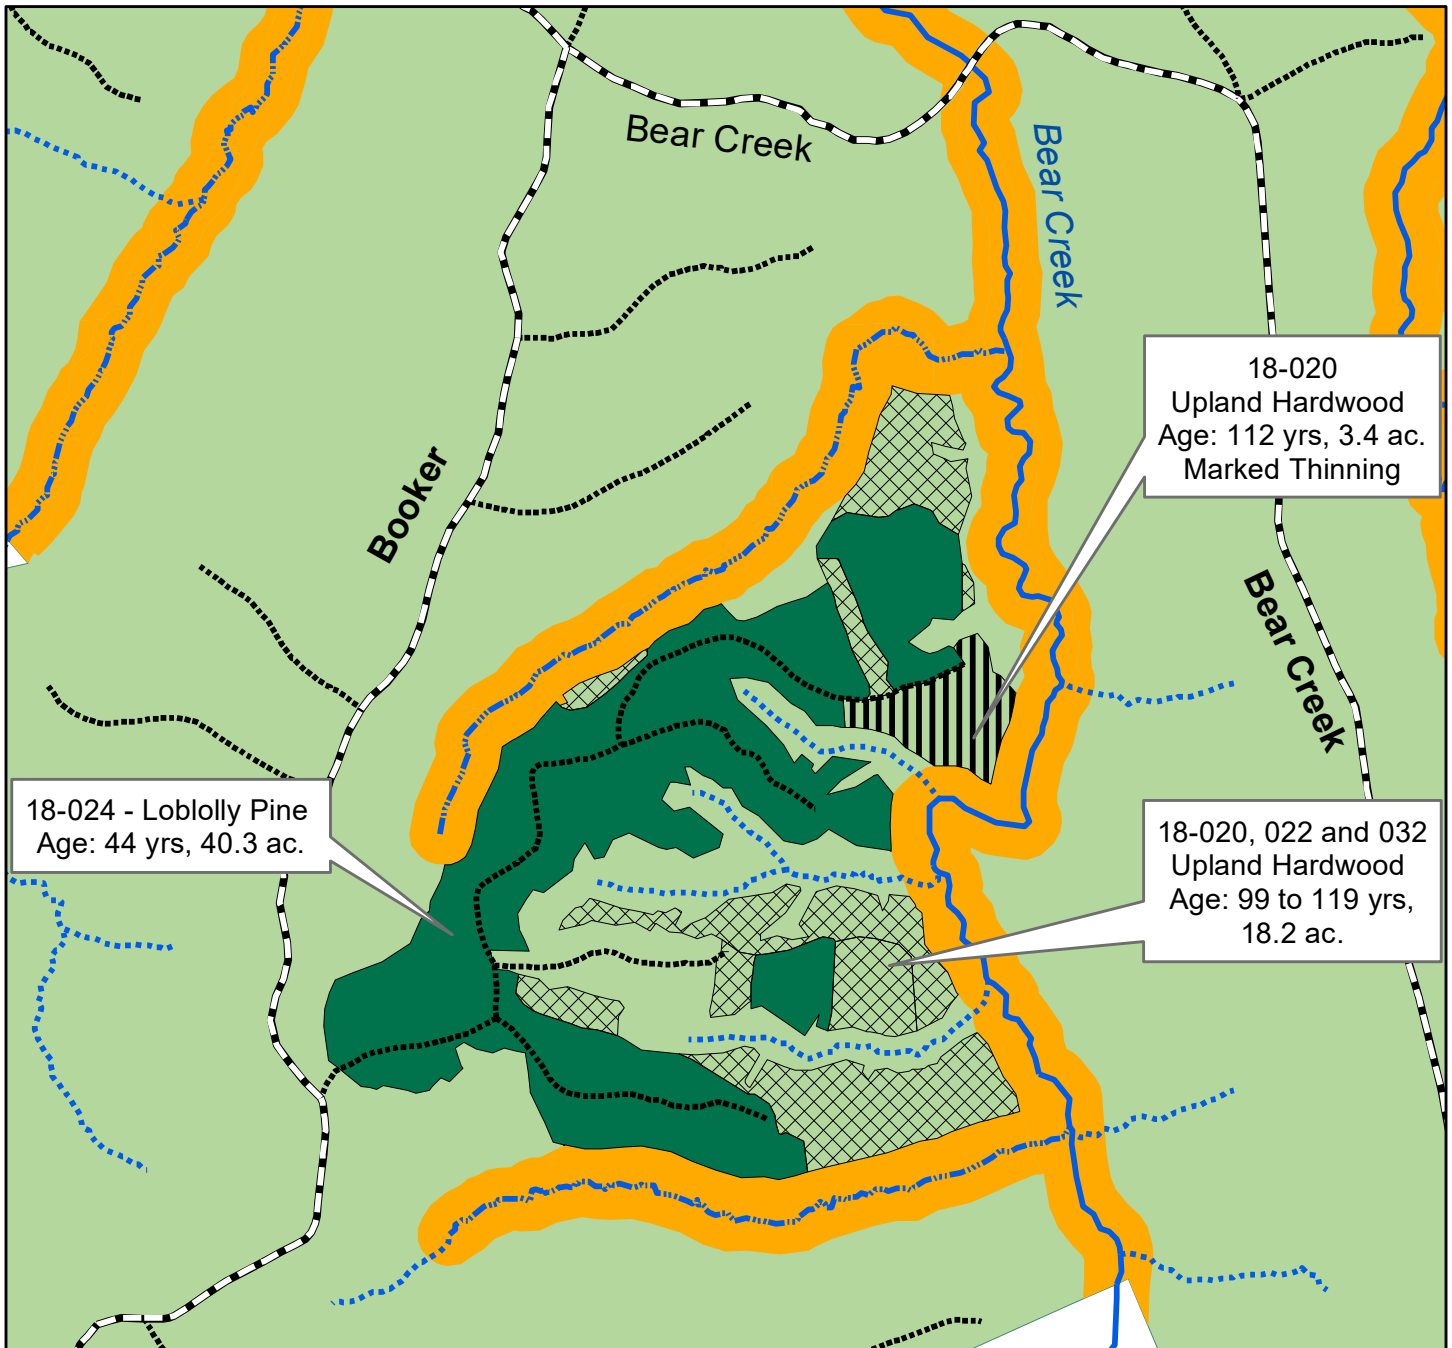

Cumberland State Forest

Timber Harvest: Final Harvest of Booker 18; Stand 024 (Pine Harvest, 40.3 acres) and Stands 020, 022, & 032 (Hardwood Harvest, 18.2 acres). Marked Thinning Harvest of Booker 18; Stand 020 (Hardwood, 3.4 acres). Total harvest area is 61.9 acres.