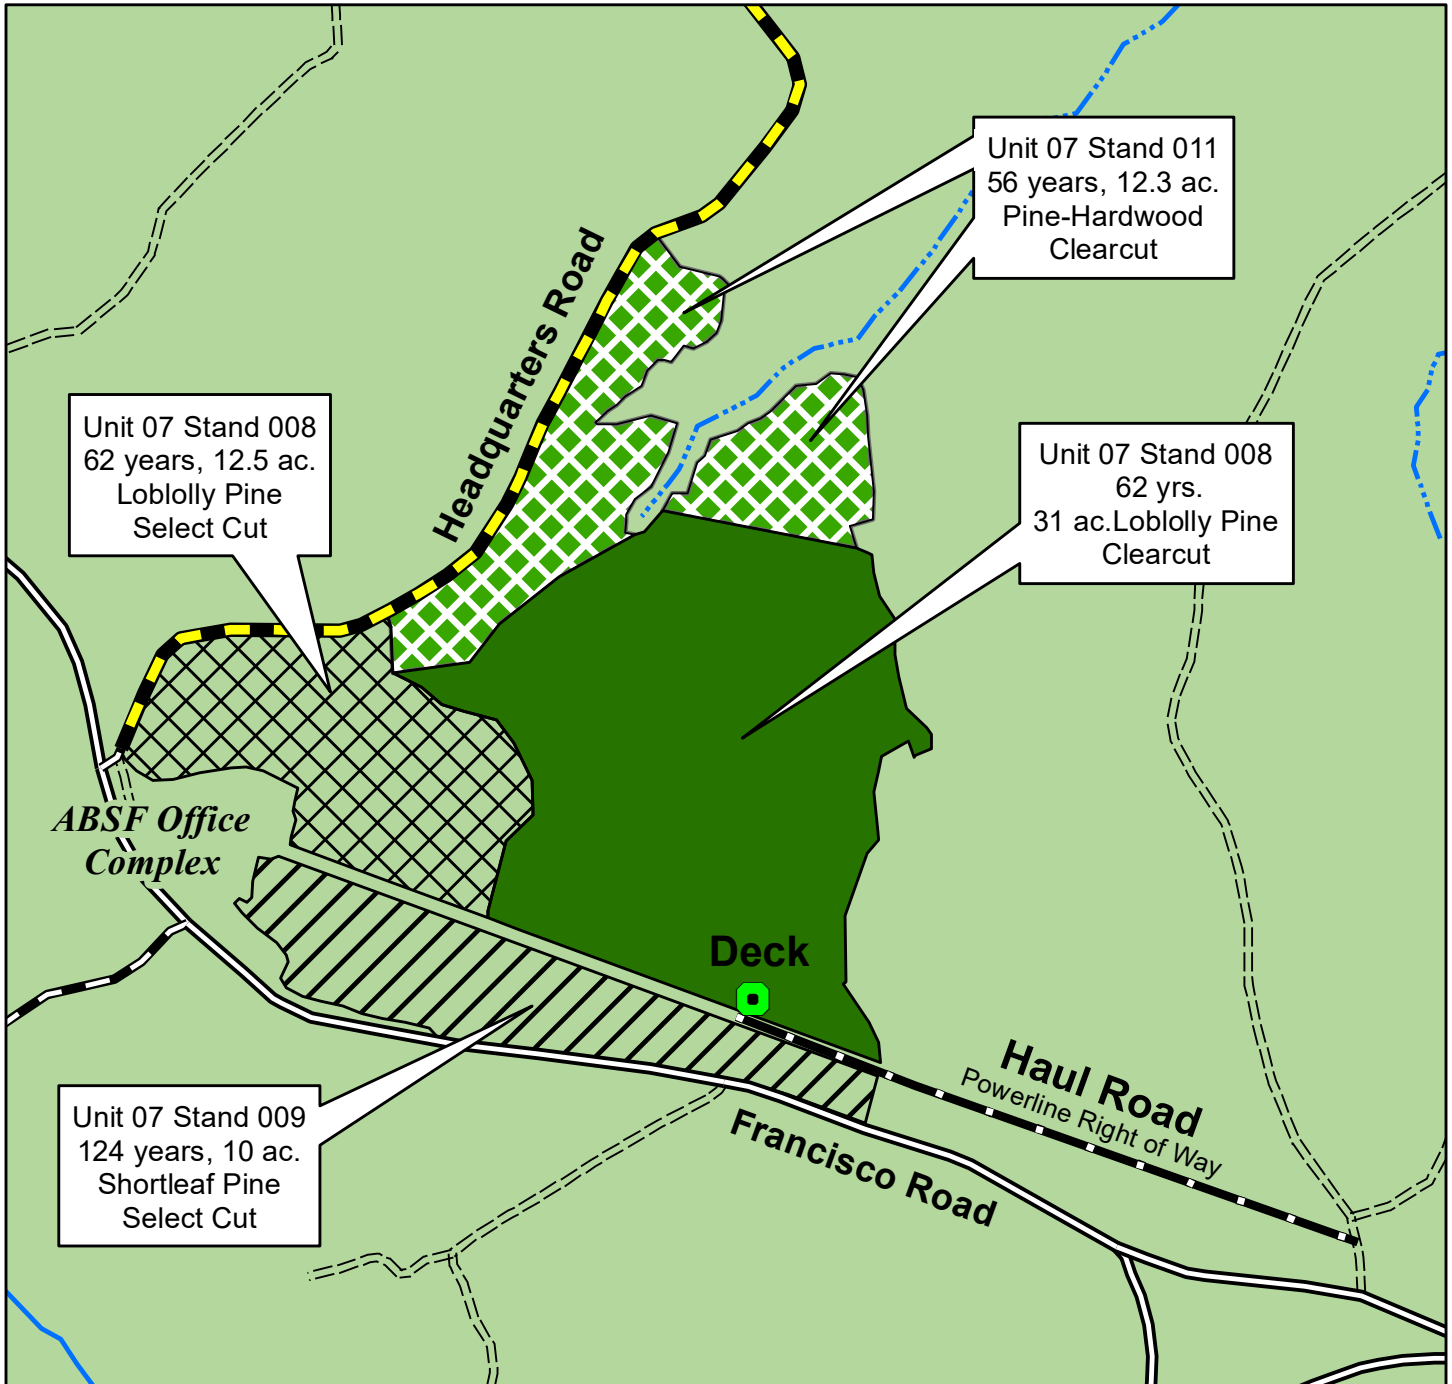

# Appomattox - Buckingham State Forest

**Timber Harvest Area:** Regeneration Harvest: Glover 07; Stands 008, 009, 011.  
43.3 Acres Clearcut, 22.5 Acres Select Cut.