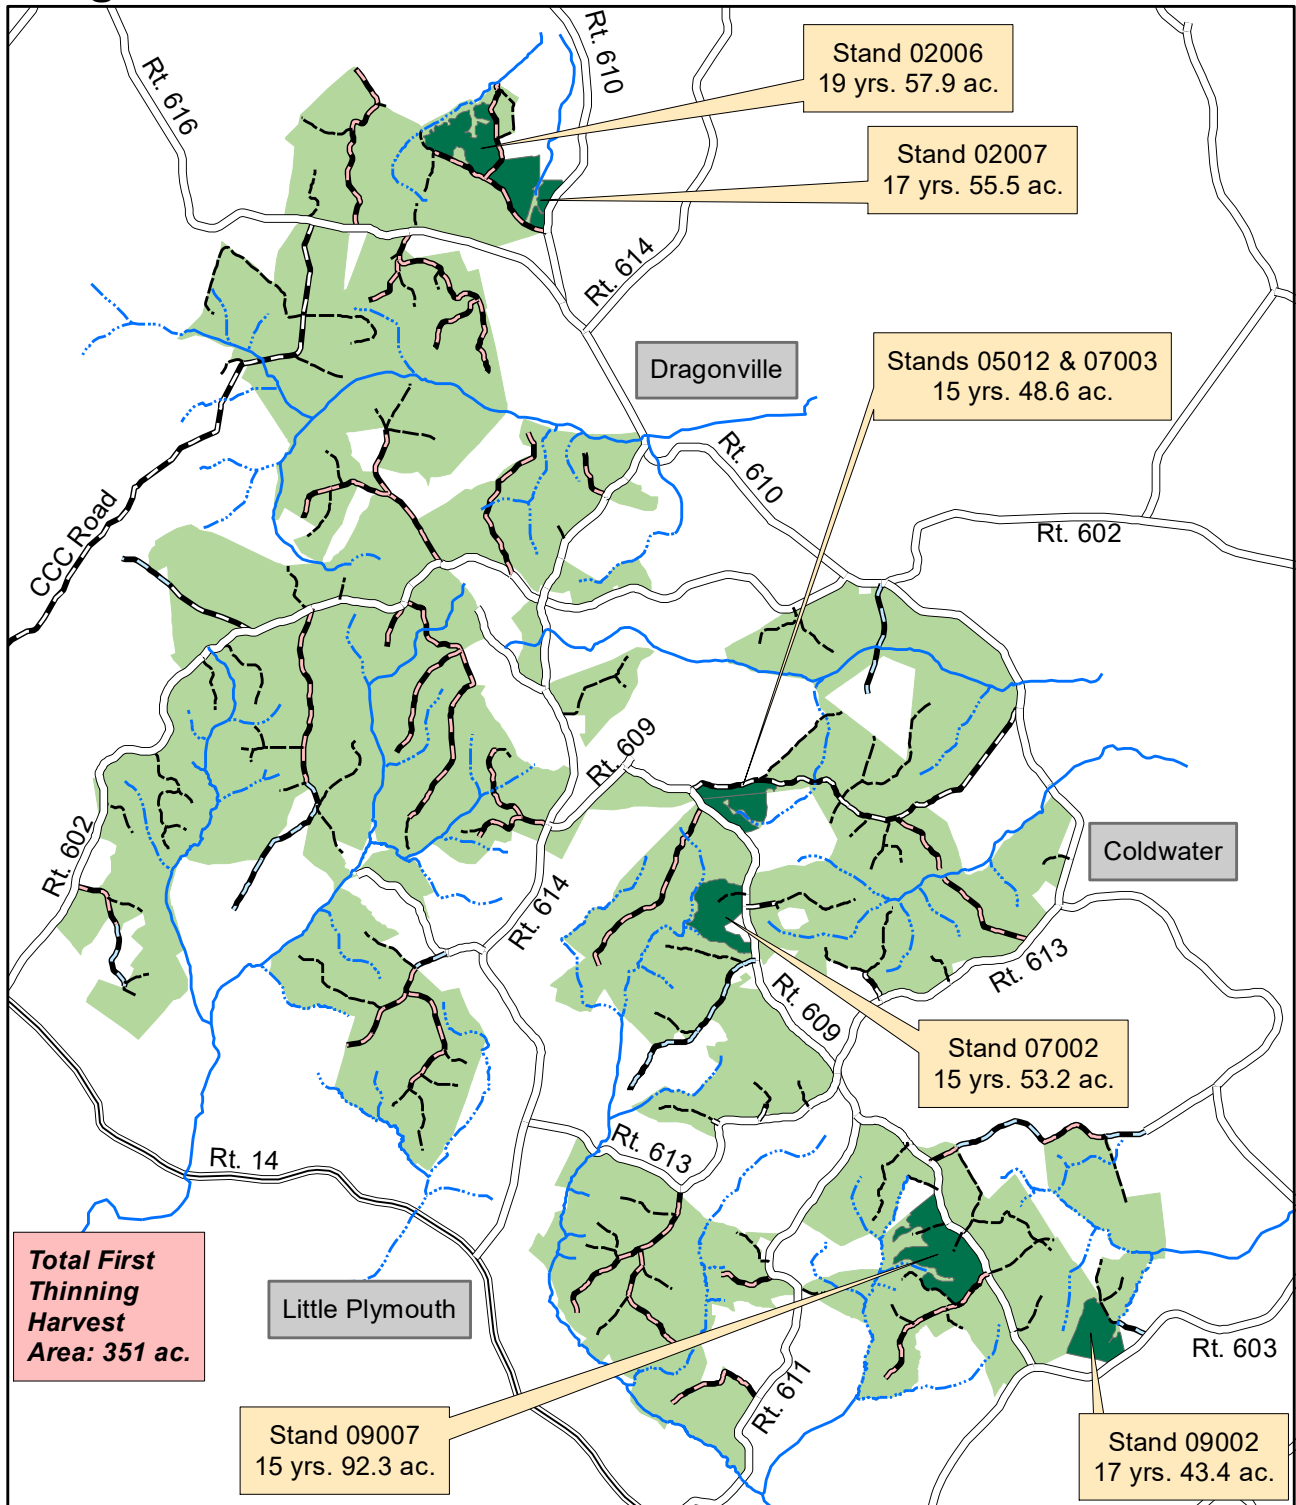

Dragon Run State Forest

F.Y. 2021 First Thin

 State Forest	Roads
 Harvest Areas	 County Road
Streams	 State Route
 Ephemeral	 Forest Road
 Intermittent	 Forest Trail
 Perennial	 Gated Forest Rd
	 Private Forest Rd

Miles