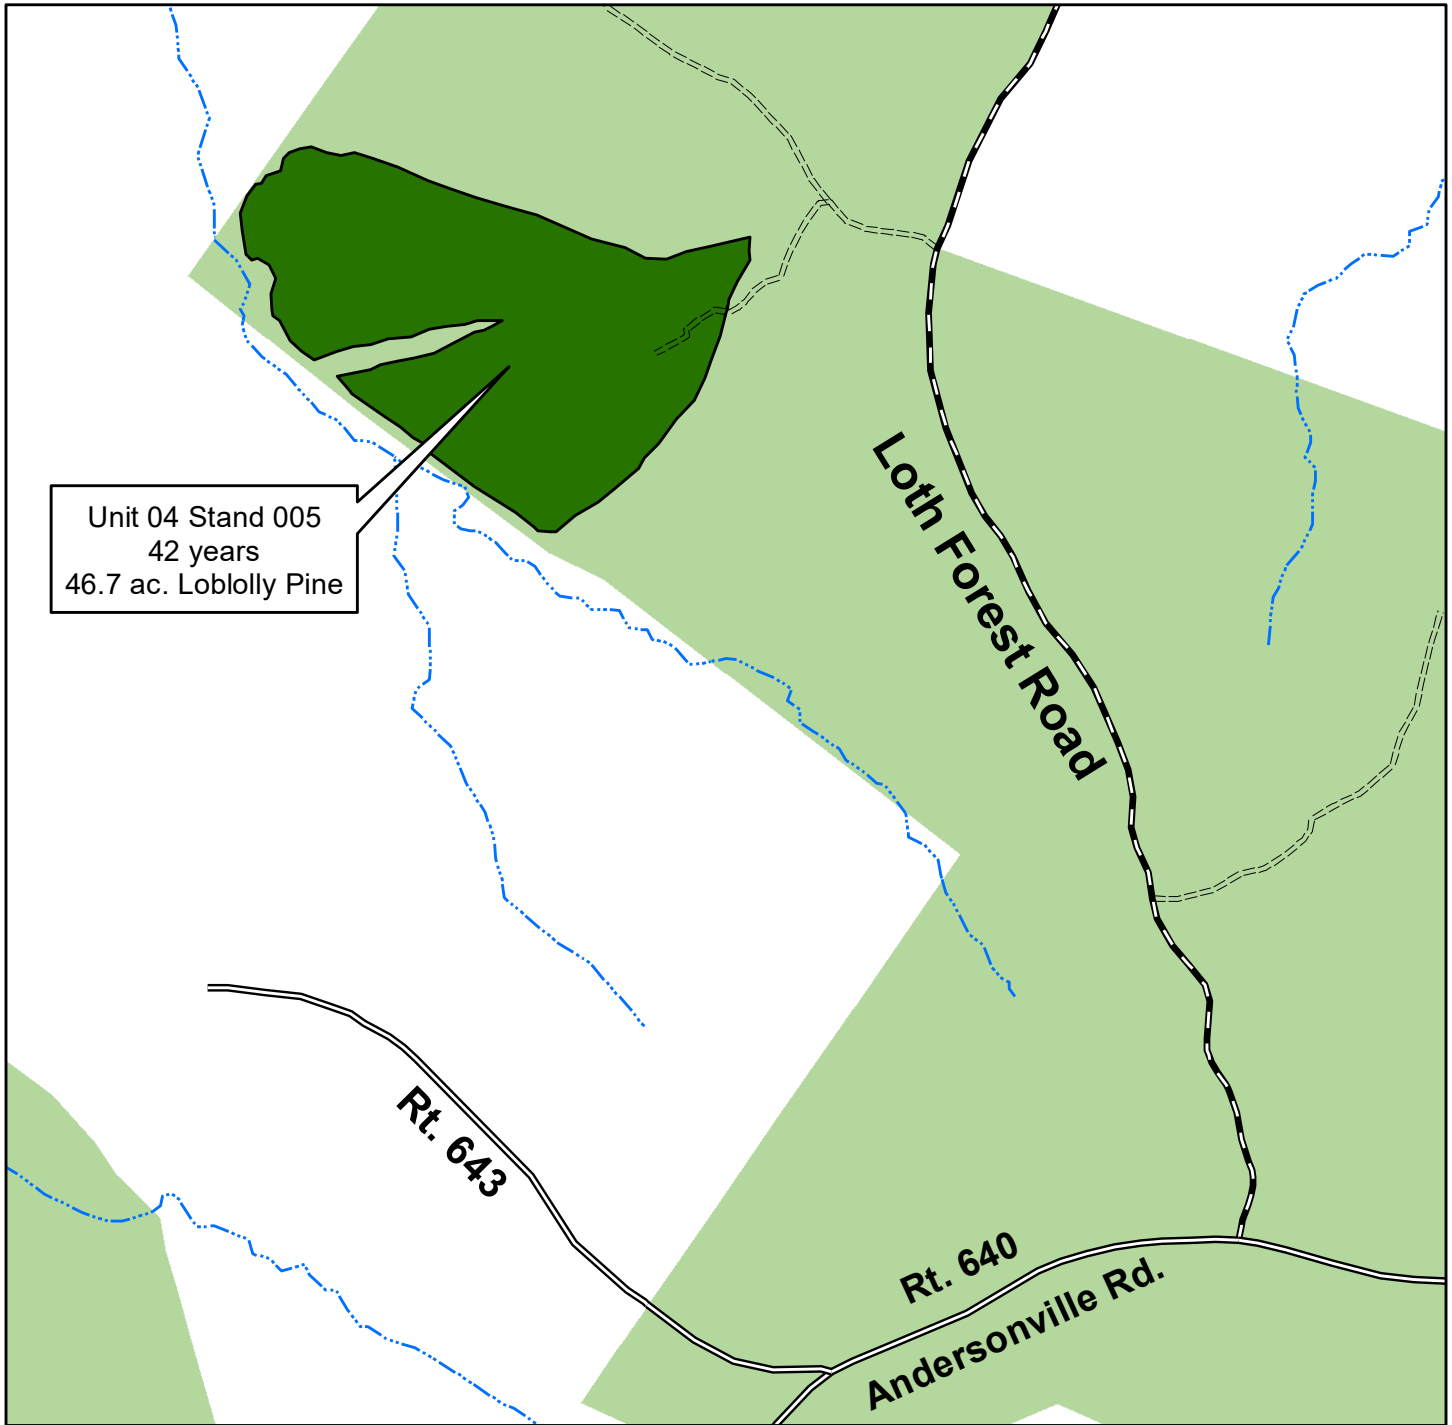

# Appomattox - Buckingham State Forest

**Timber Harvest Area:** Regeneration Harvest Loth 04 Stand 005      Total acres: 46.7.

**Legend**

|   |   |
|---|---|
|  Loblolly Pine |  State Forest  |
| <b>Streams</b>  | <b>Roads</b>  |
|  River         |  State Highway |
|  Perennial     |  State Route   |
|  Intermittent  |  Forest Road   |
|   |  Forest Trail  |