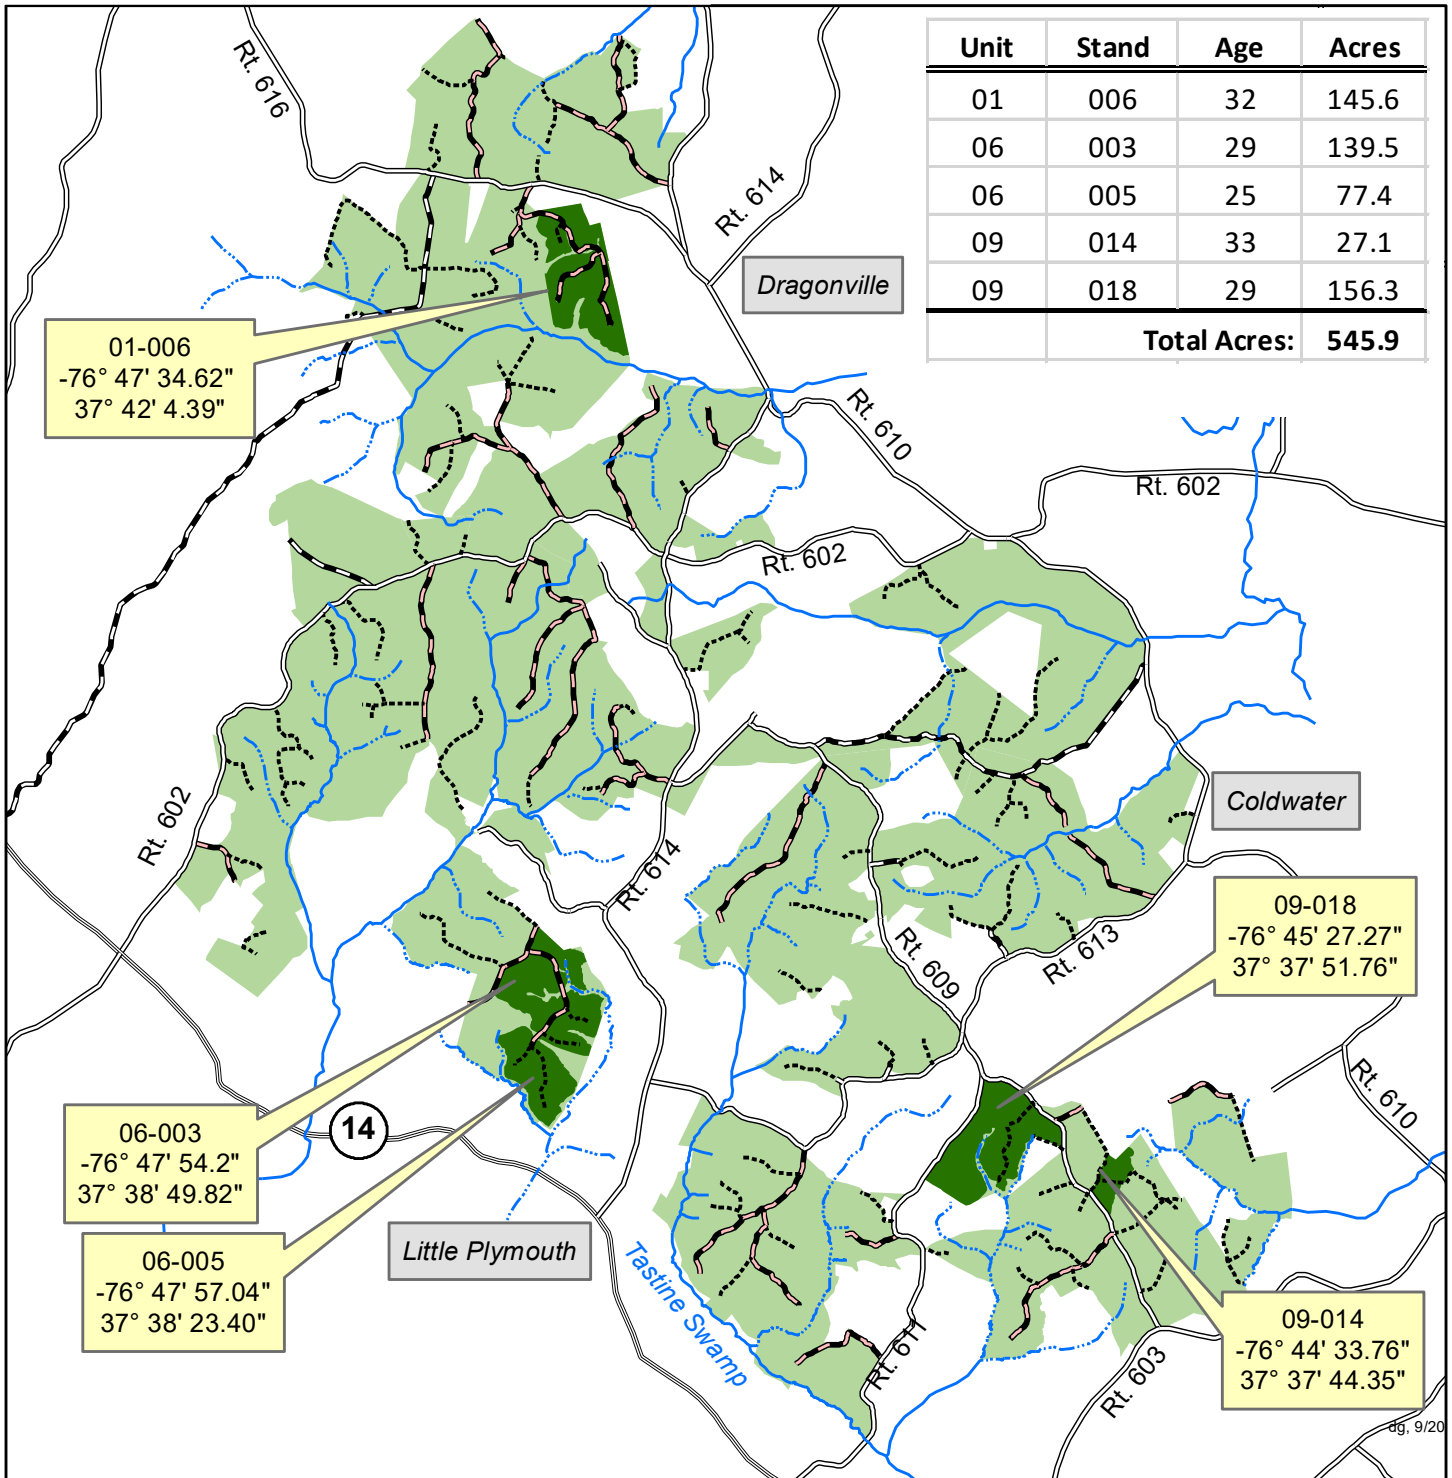

Dragon Run State Forest

2021 Second Thin

Legend

- State Forest
- Harvest Areas
- Intermittent
- Perennial
- State Highway
- State Route
- Forest Road
- Gated Forest Road
- Forest Trail