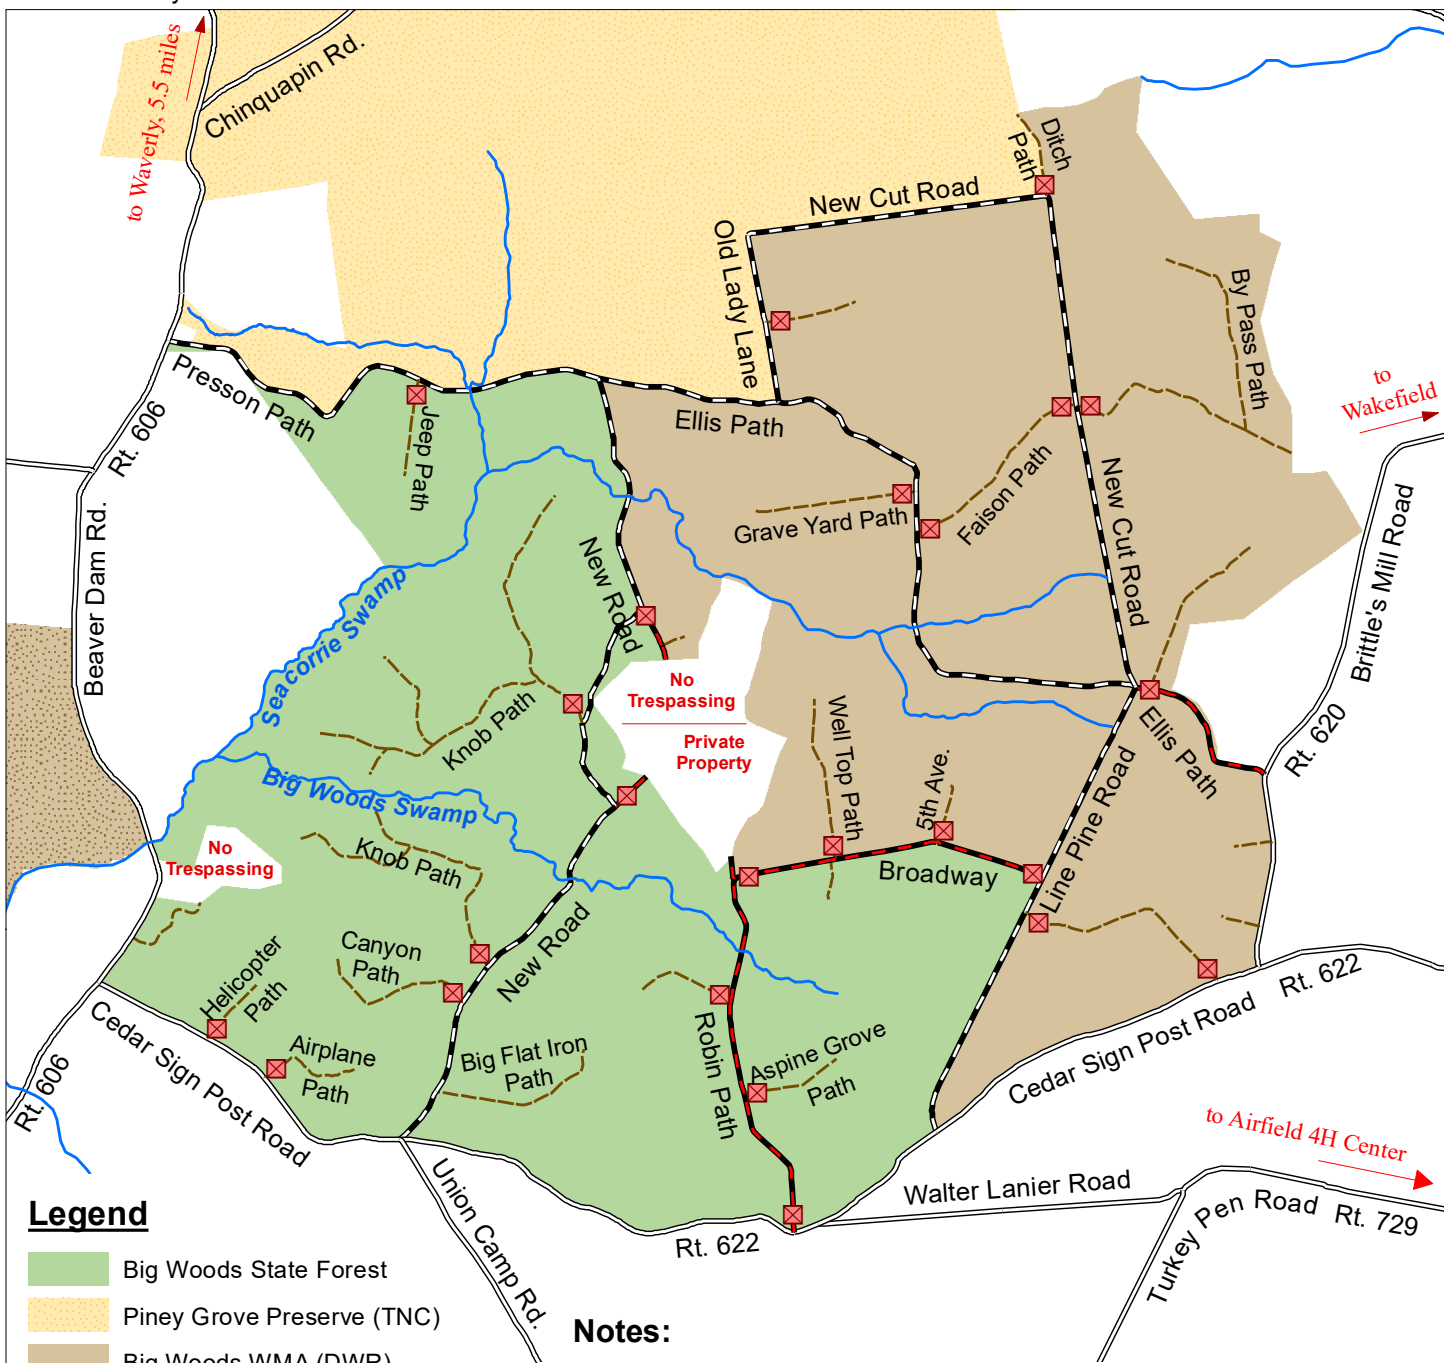

# Big Woods State Forest - General Map

Sussex County

Virginia Department of Forestry

## Legend

- Big Woods State Forest
- Piney Grove Preserve (TNC)
- Big Woods WMA (DWR)
- Parkers Branch WMA (DWR)
- X Gate

## Notes:

- All-terrain vehicles are prohibited on State Forests.
- State Forest boundaries are marked with a horizontal yellow bar.
- Wildlife Management Area (WMA) boundaries are marked with four yellow squares and DWR signs.
- Vehicular traffic on gated roads is prohibited - foot travel only.

2,203 acres

36° 56' 3.0", -77° 4' 21.0"