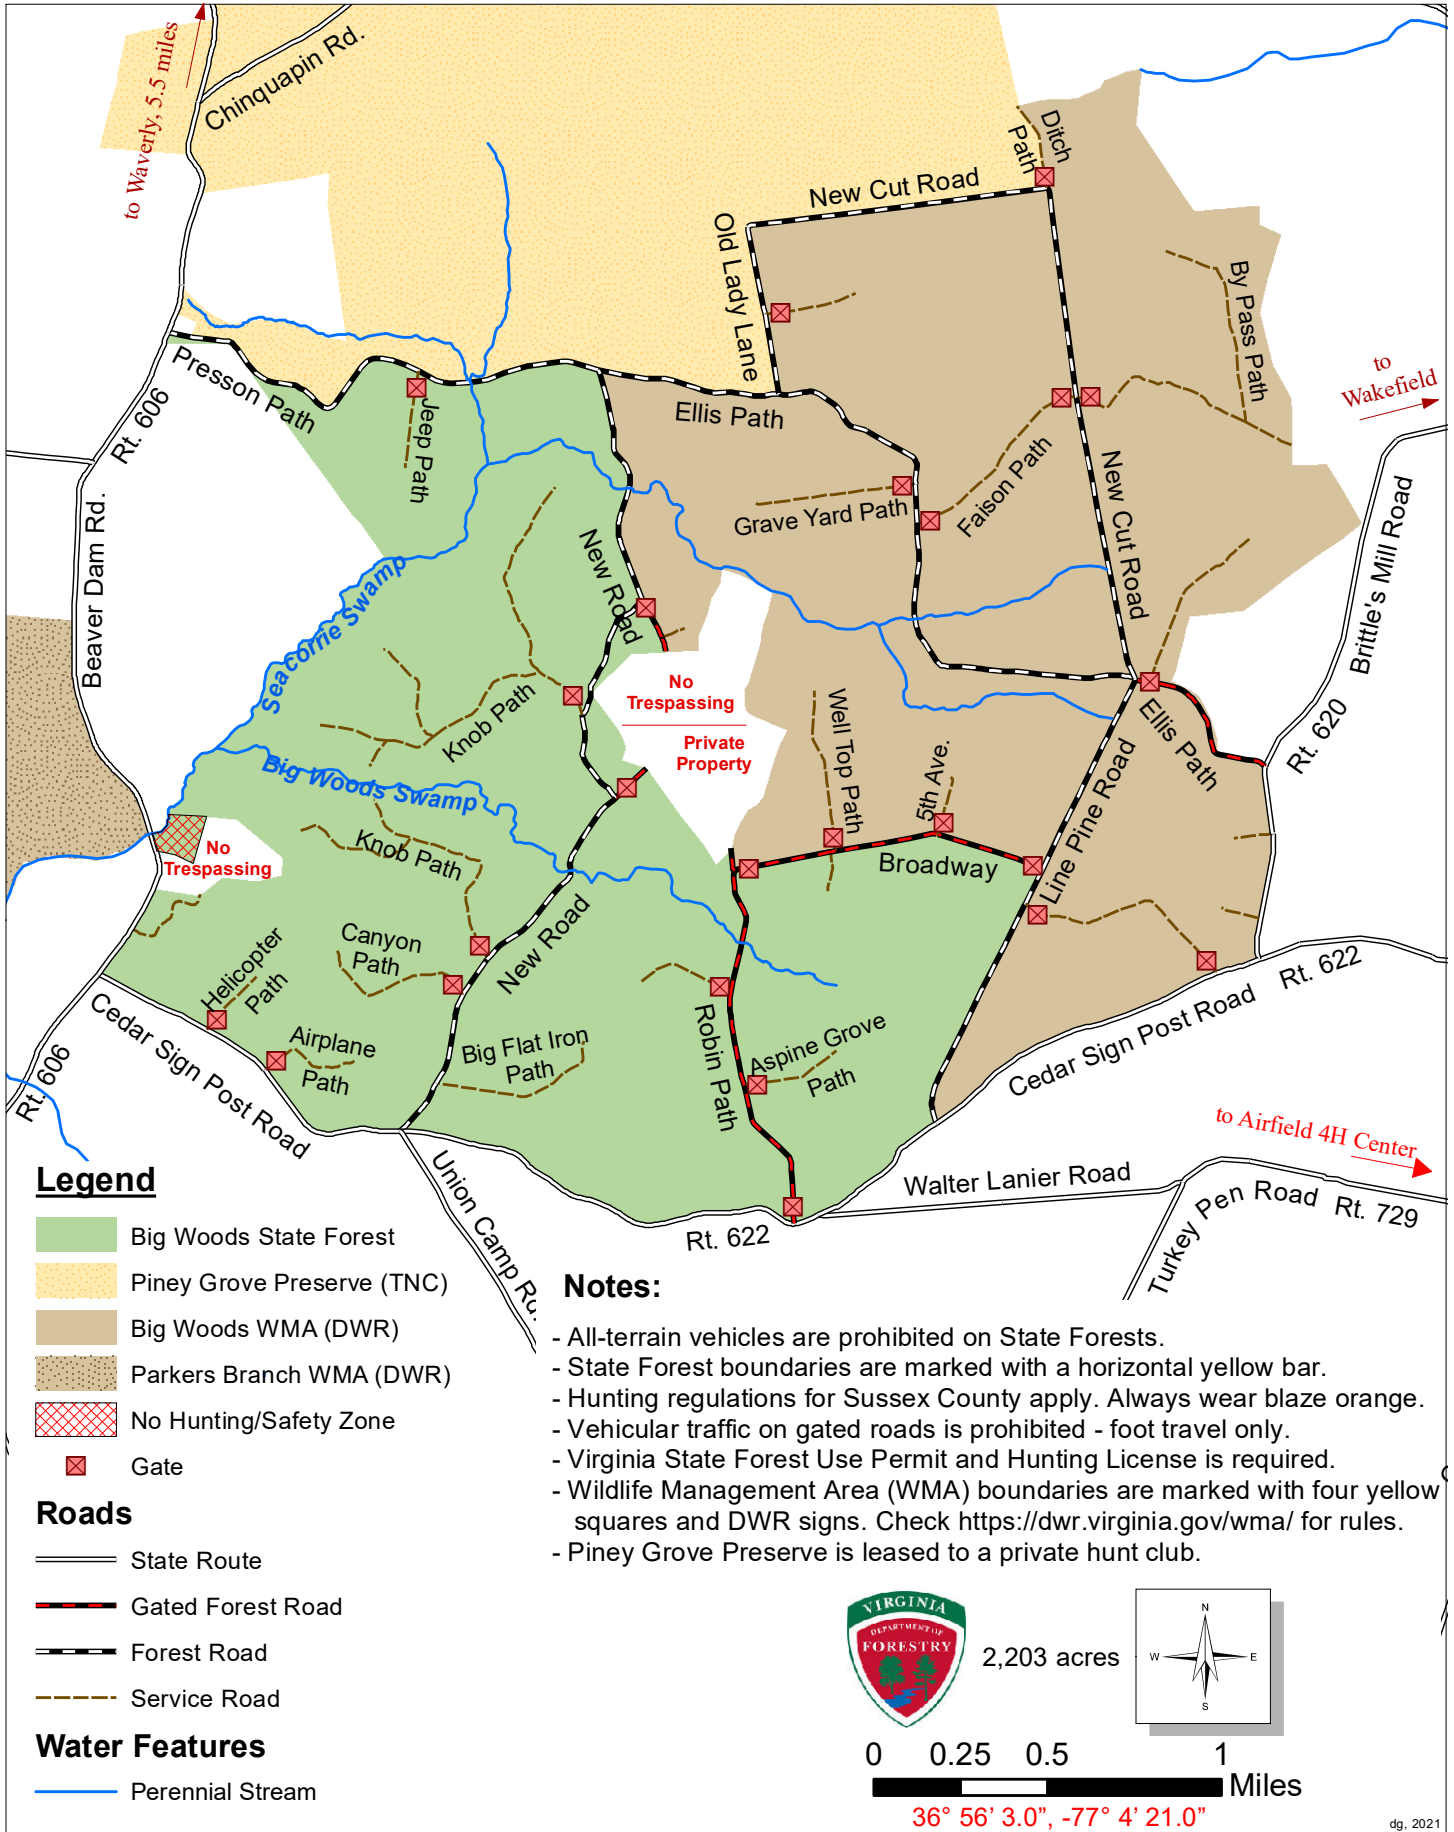

Big Woods State Forest - Hunting Map

Sussex County

Virginia Department of Forestry

Legend

- Big Woods State Forest
- Piney Grove Preserve (TNC)
- Big Woods WMA (DWR)
- Parkers Branch WMA (DWR)
- No Hunting/Safety Zone
- Gate

Roads

- State Route
- Gated Forest Road
- Forest Road
- Service Road

Water Features

- Perennial Stream

Notes:

- All-terrain vehicles are prohibited on State Forests.
- State Forest boundaries are marked with a horizontal yellow bar.
- Hunting regulations for Sussex County apply. Always wear blaze orange.
- Vehicular traffic on gated roads is prohibited - foot travel only.
- Virginia State Forest Use Permit and Hunting License is required.
- Wildlife Management Area (WMA) boundaries are marked with four yellow squares and DWR signs. Check <https://dwr.virginia.gov/wma/> for rules.
- Piney Grove Preserve is leased to a private hunt club.

2,203 acres

36° 56' 3.0", -77° 4' 21.0"