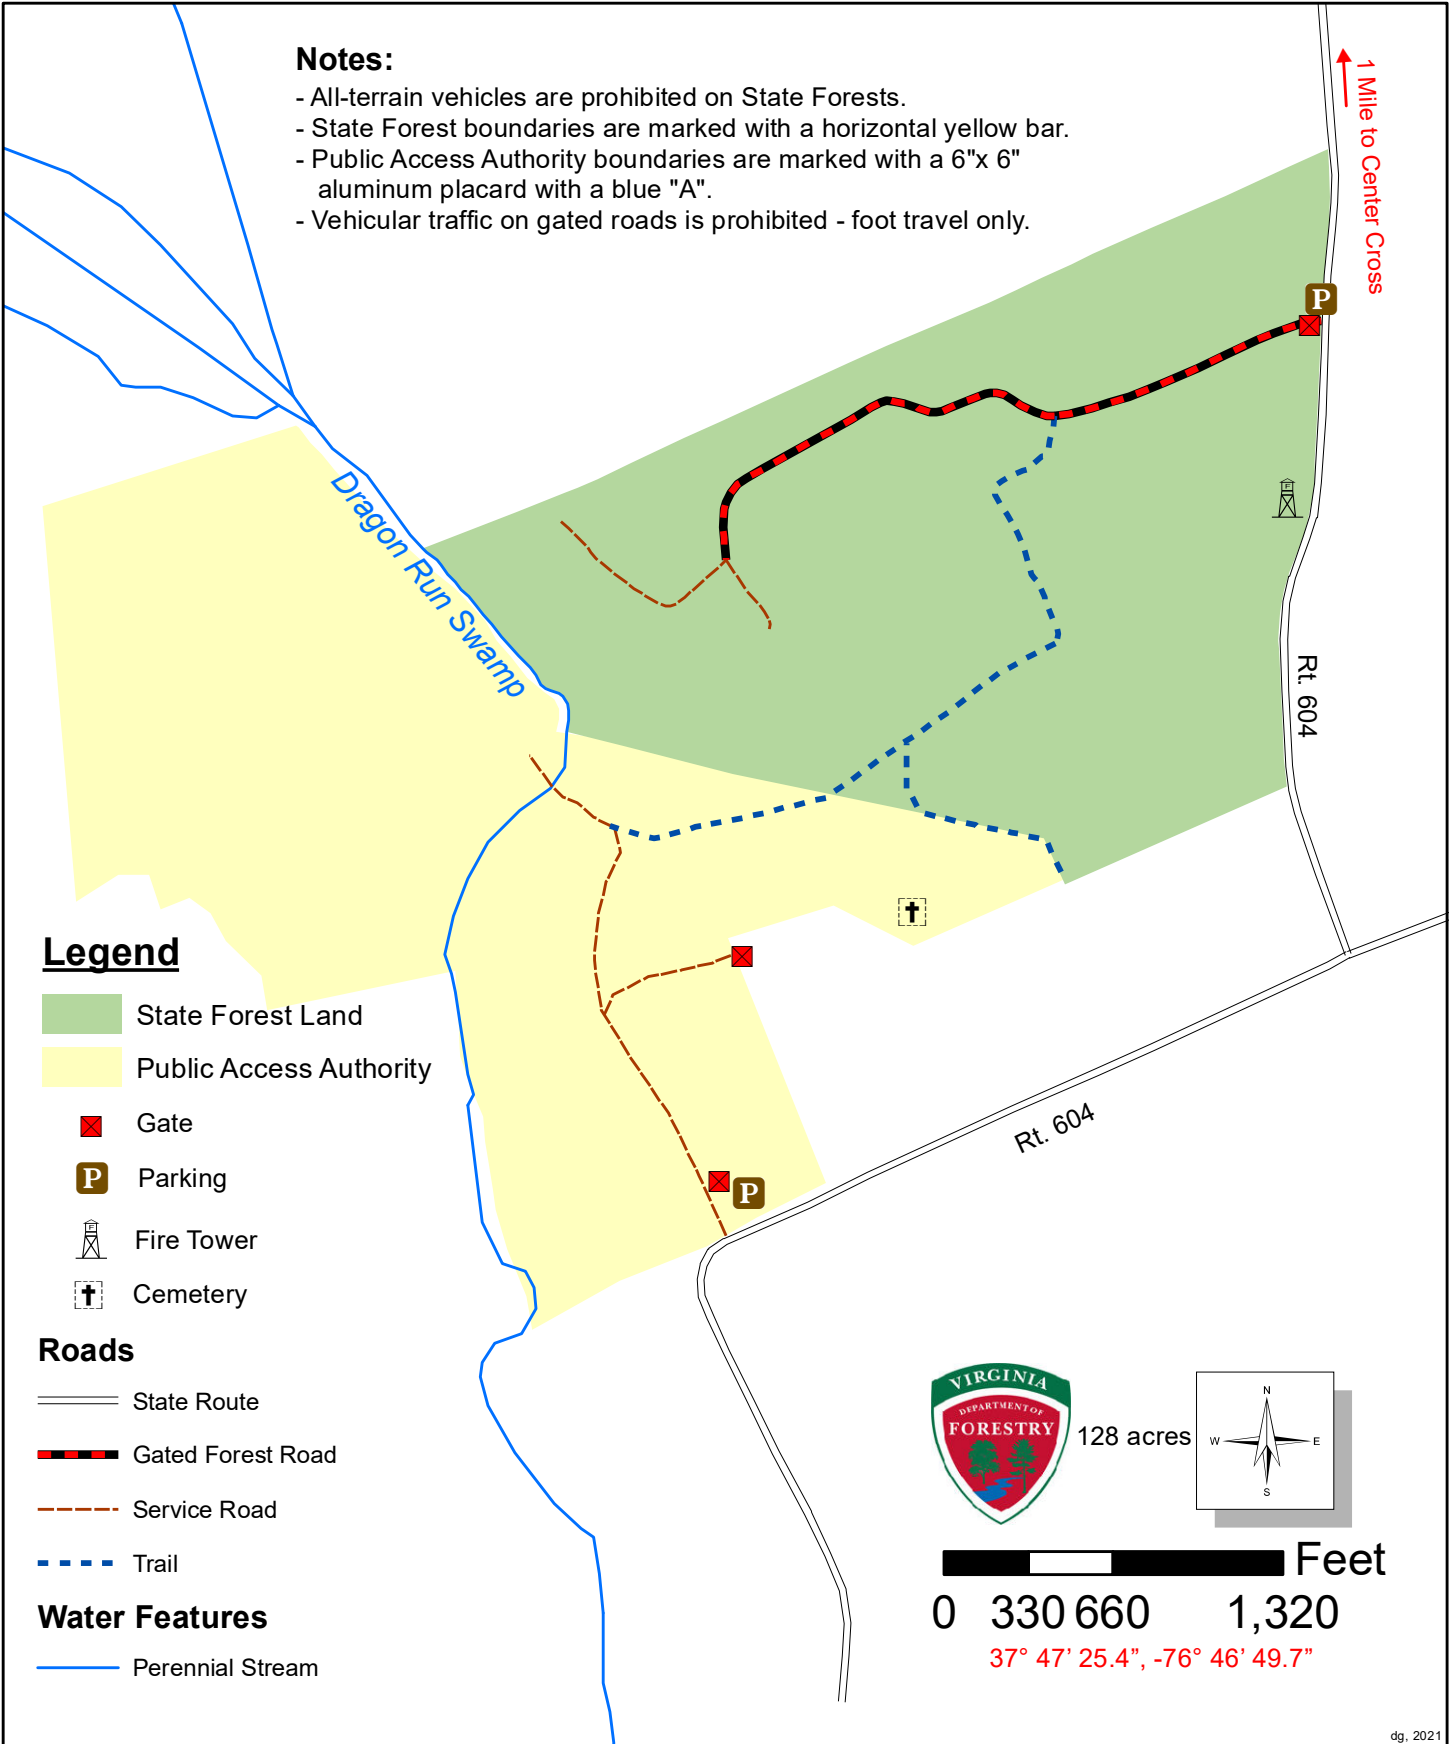

# Browne State Forest - General Map

Essex County

Virginia Department of Forestry

## Notes:

- All-terrain vehicles are prohibited on State Forests.
- State Forest boundaries are marked with a horizontal yellow bar.
- Public Access Authority boundaries are marked with a 6"x 6" aluminum placard with a blue "A".
- Vehicular traffic on gated roads is prohibited - foot travel only.

## Legend

- State Forest Land
- Public Access Authority

- Gate
- Parking
- Fire Tower
- Cemetery

## Water Features

- Perennial Stream

128 acres

0 330 660 1,320 Feet

37° 47' 25.4", -76° 46' 49.7"