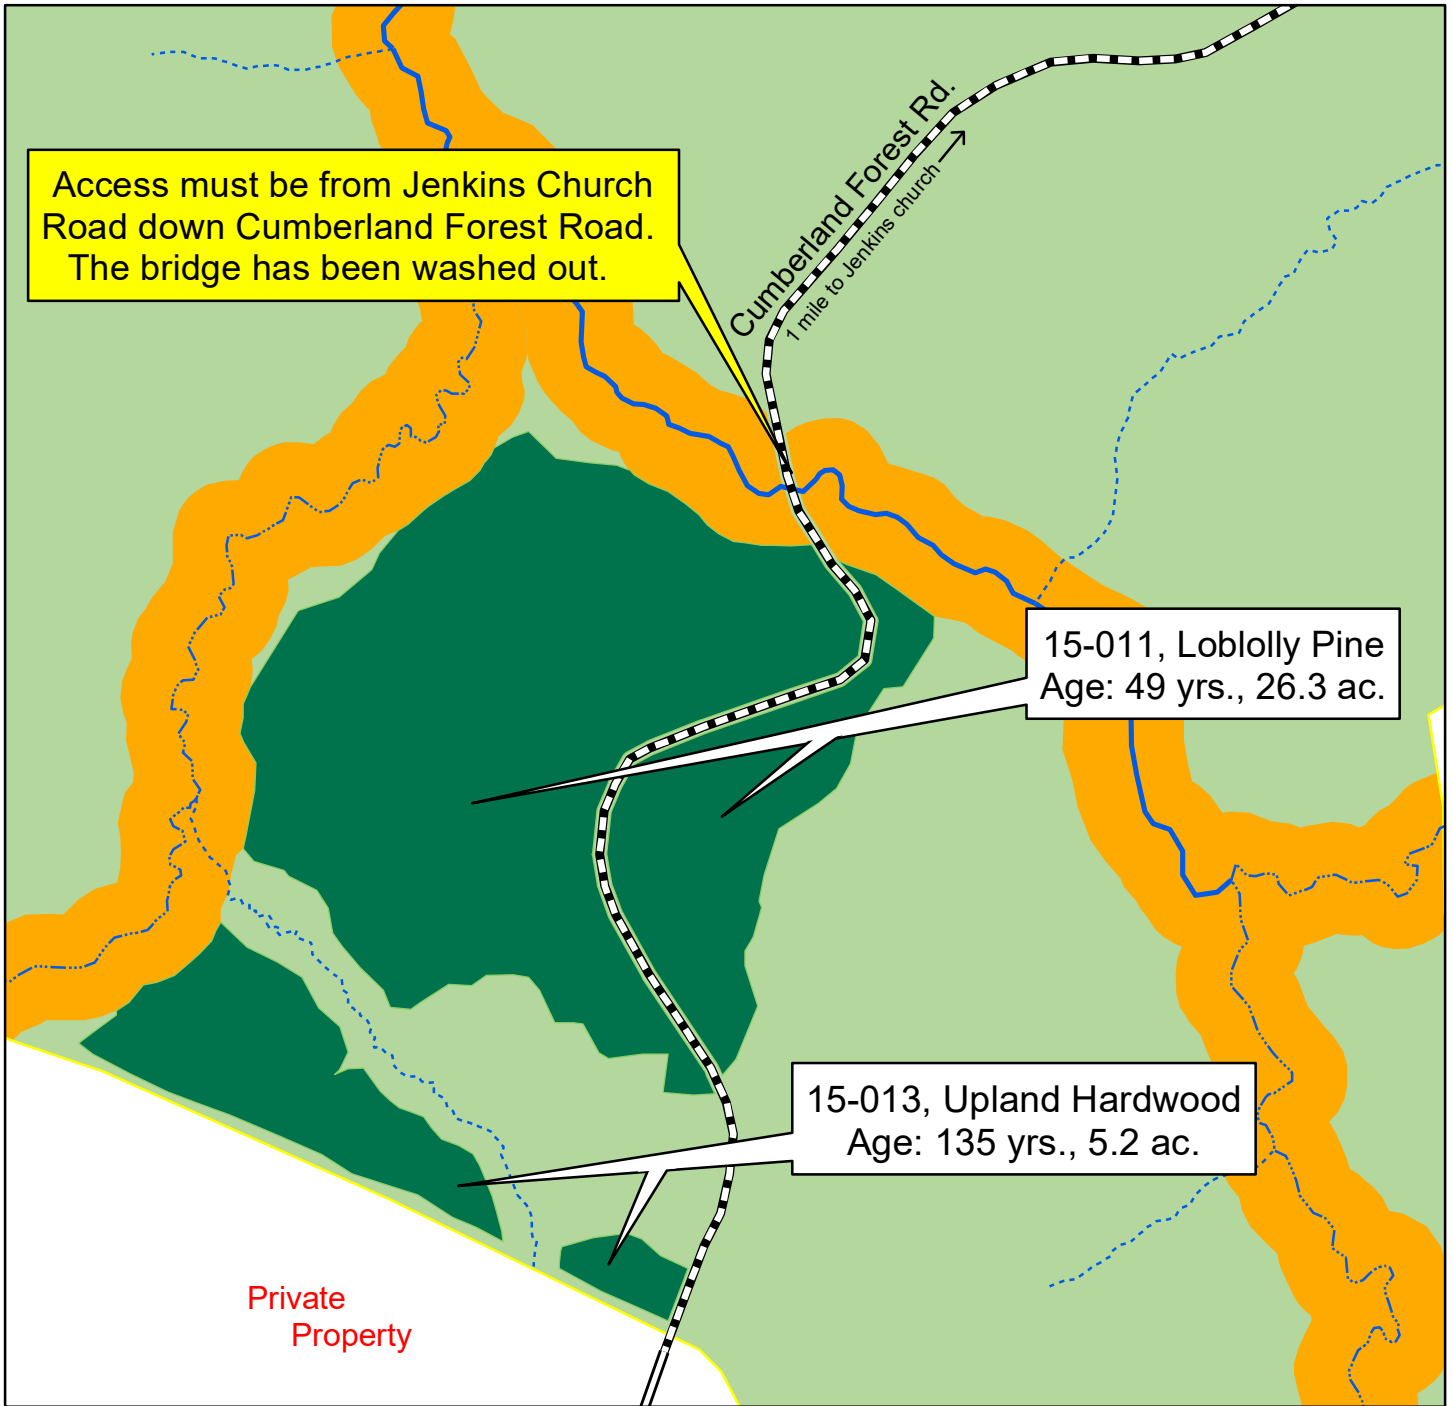

Cumberland State Forest

CU 15-011, 013

Timber Harvest: Final Harvest of Bonbrook 15; Stands 011 and 013. Loblolly Pine: 26.3 acres. Upland Hardwood: 5.2 acres. Total harvest area : 31.5 acres.