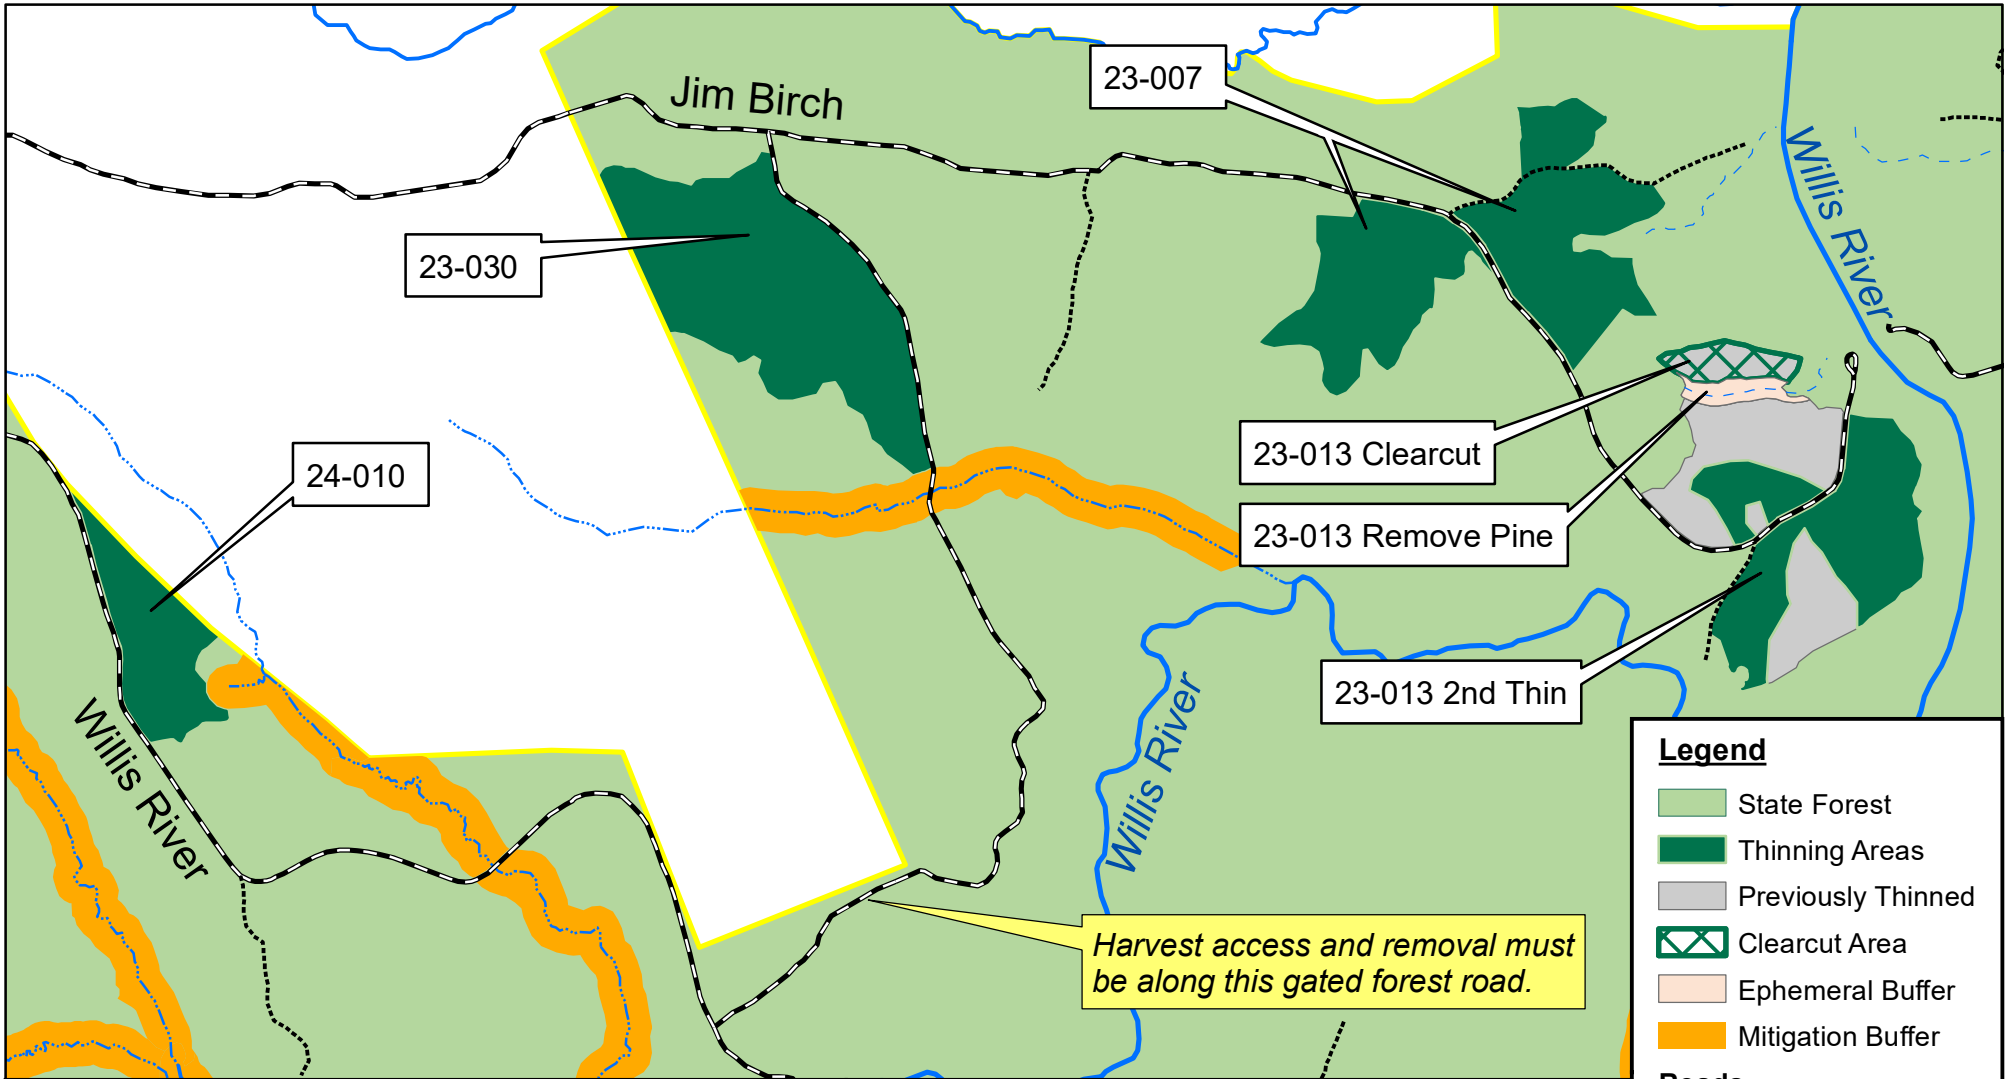

Cumberland State Forest

CU FY 2022 2nd Thin #1 - 94.8 Acres

Legend

- State Forest
- Thinning Areas
- Previously Thinned
- Clearcut Area
- Ephemeral Buffer
- Mitigation Buffer

Roads

- Forest Road
- Forest Trail

Streams

- River
- Perennial
- Intermittent
- Ephemeral

Stand	Acres	Harvest Type	Age
23-007	31.1	2nd Thin	29
23-013	18.5	2nd Thin	32
23-013	2.5	Clearcut	32
23-013	1.5	Remove Pine in Buffer	32
23-030	31.4	2nd Thin	33
24-010	9.8	2nd Thin	25

0 500 1,000 2,000 Feet