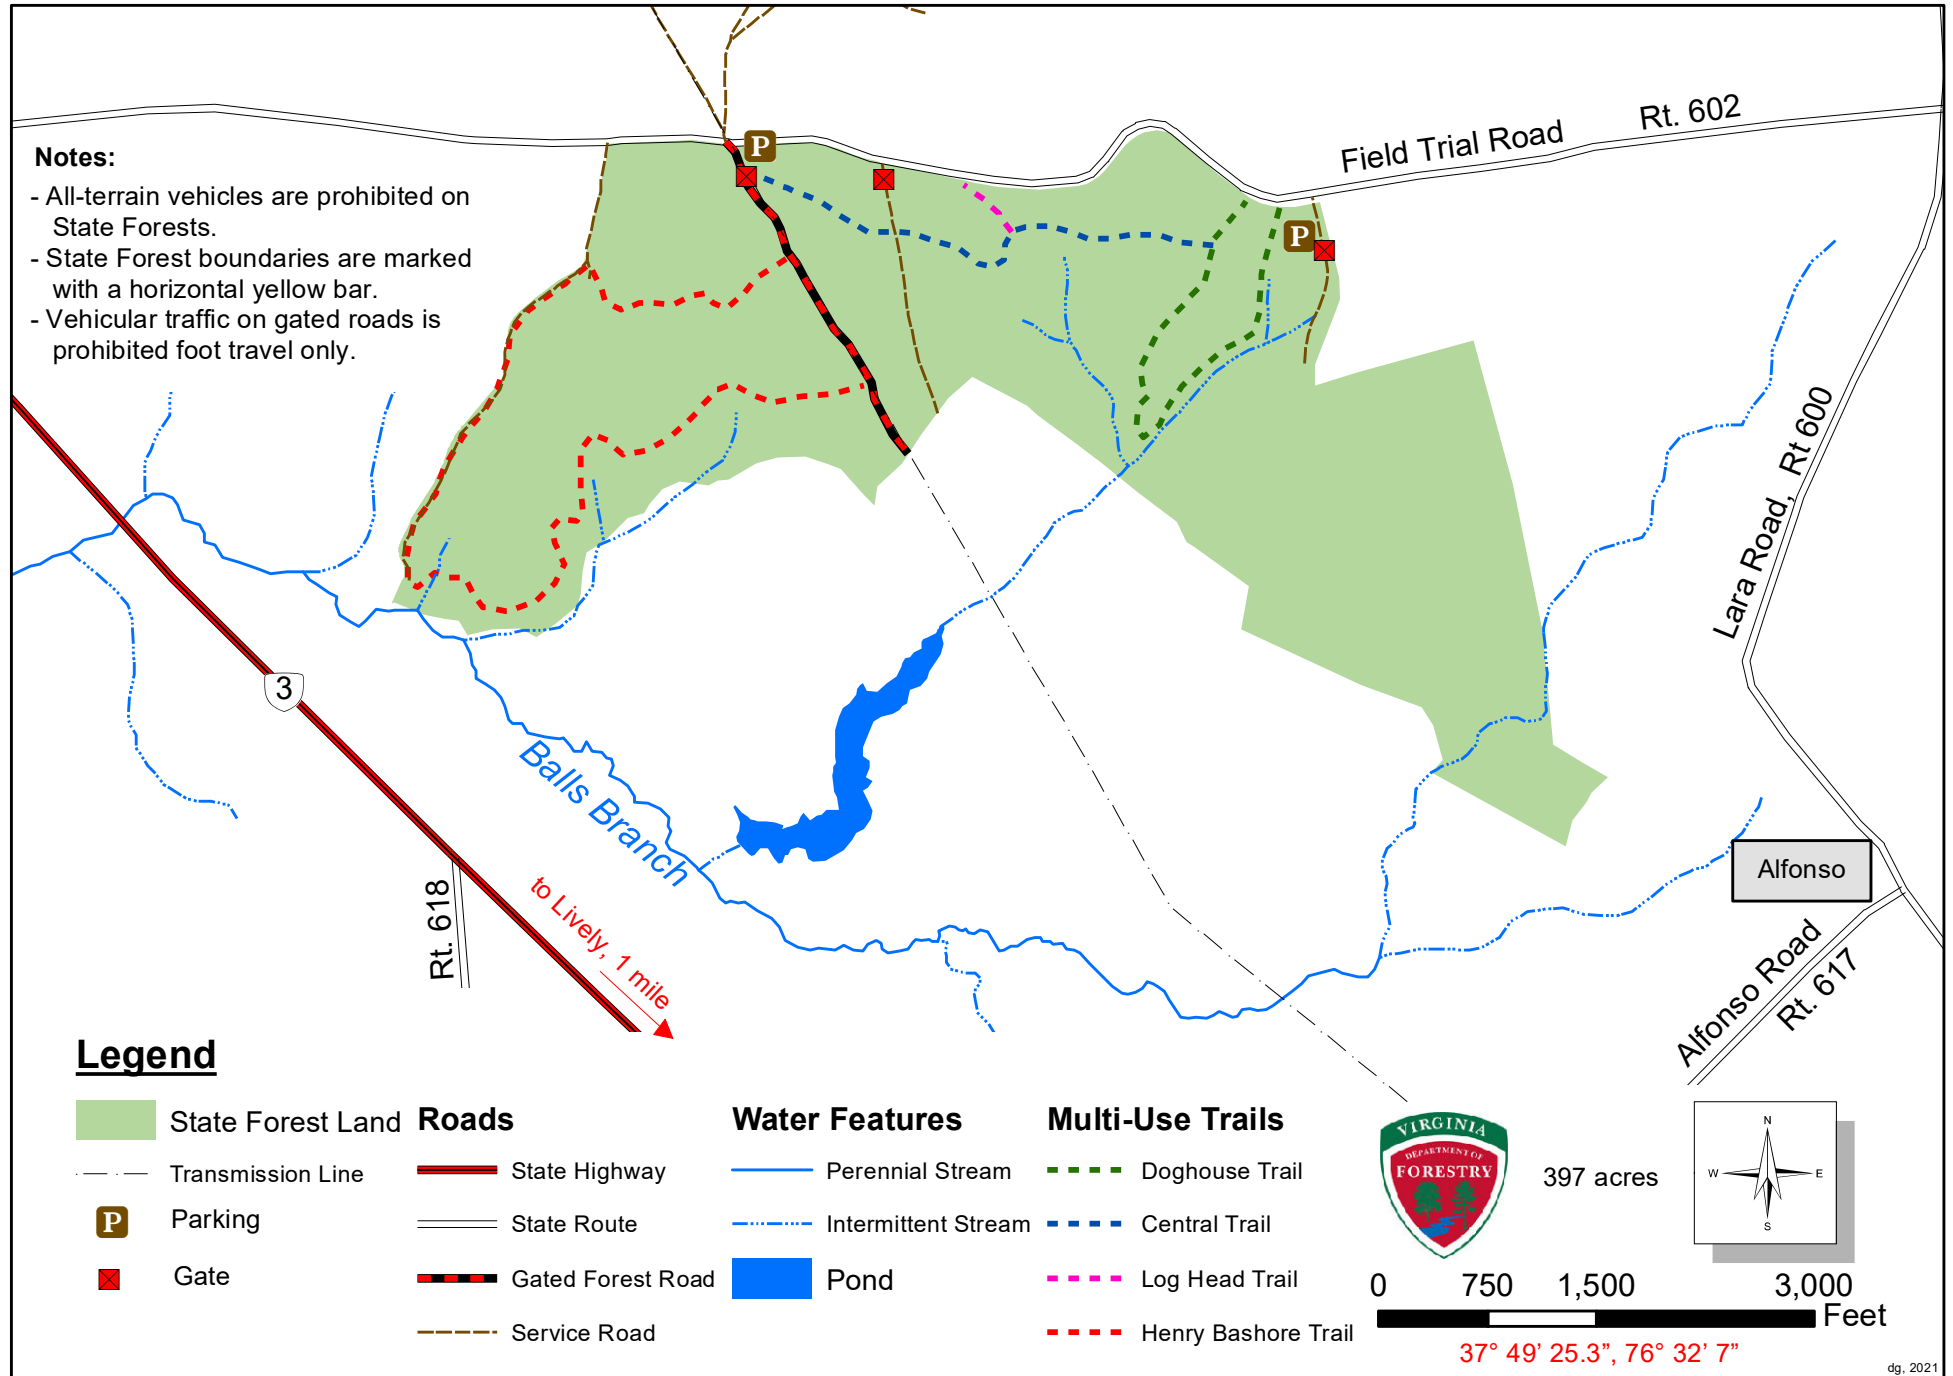

Chilton Woods State Forest - General Map

Lancaster County

Virginia Department of Forestry

Notes:

- All-terrain vehicles are prohibited on State Forests.
- State Forest boundaries are marked with a horizontal yellow bar.
- Vehicular traffic on gated roads is prohibited foot travel only.

Legend

- | | | | |
|-------------------|-------------------|-----------------------|-------------------------|
| State Forest Land | Roads | Water Features | Multi-Use Trails |
| Transmission Line | State Highway | Perennial Stream | Doghouse Trail |
| Parking | State Route | Intermittent Stream | Central Trail |
| Gate | Gated Forest Road | Pond | Log Head Trail |
| | Service Road | | Henry Bashore Trail |

397 acres

37° 49' 25.3", 76° 32' 7"