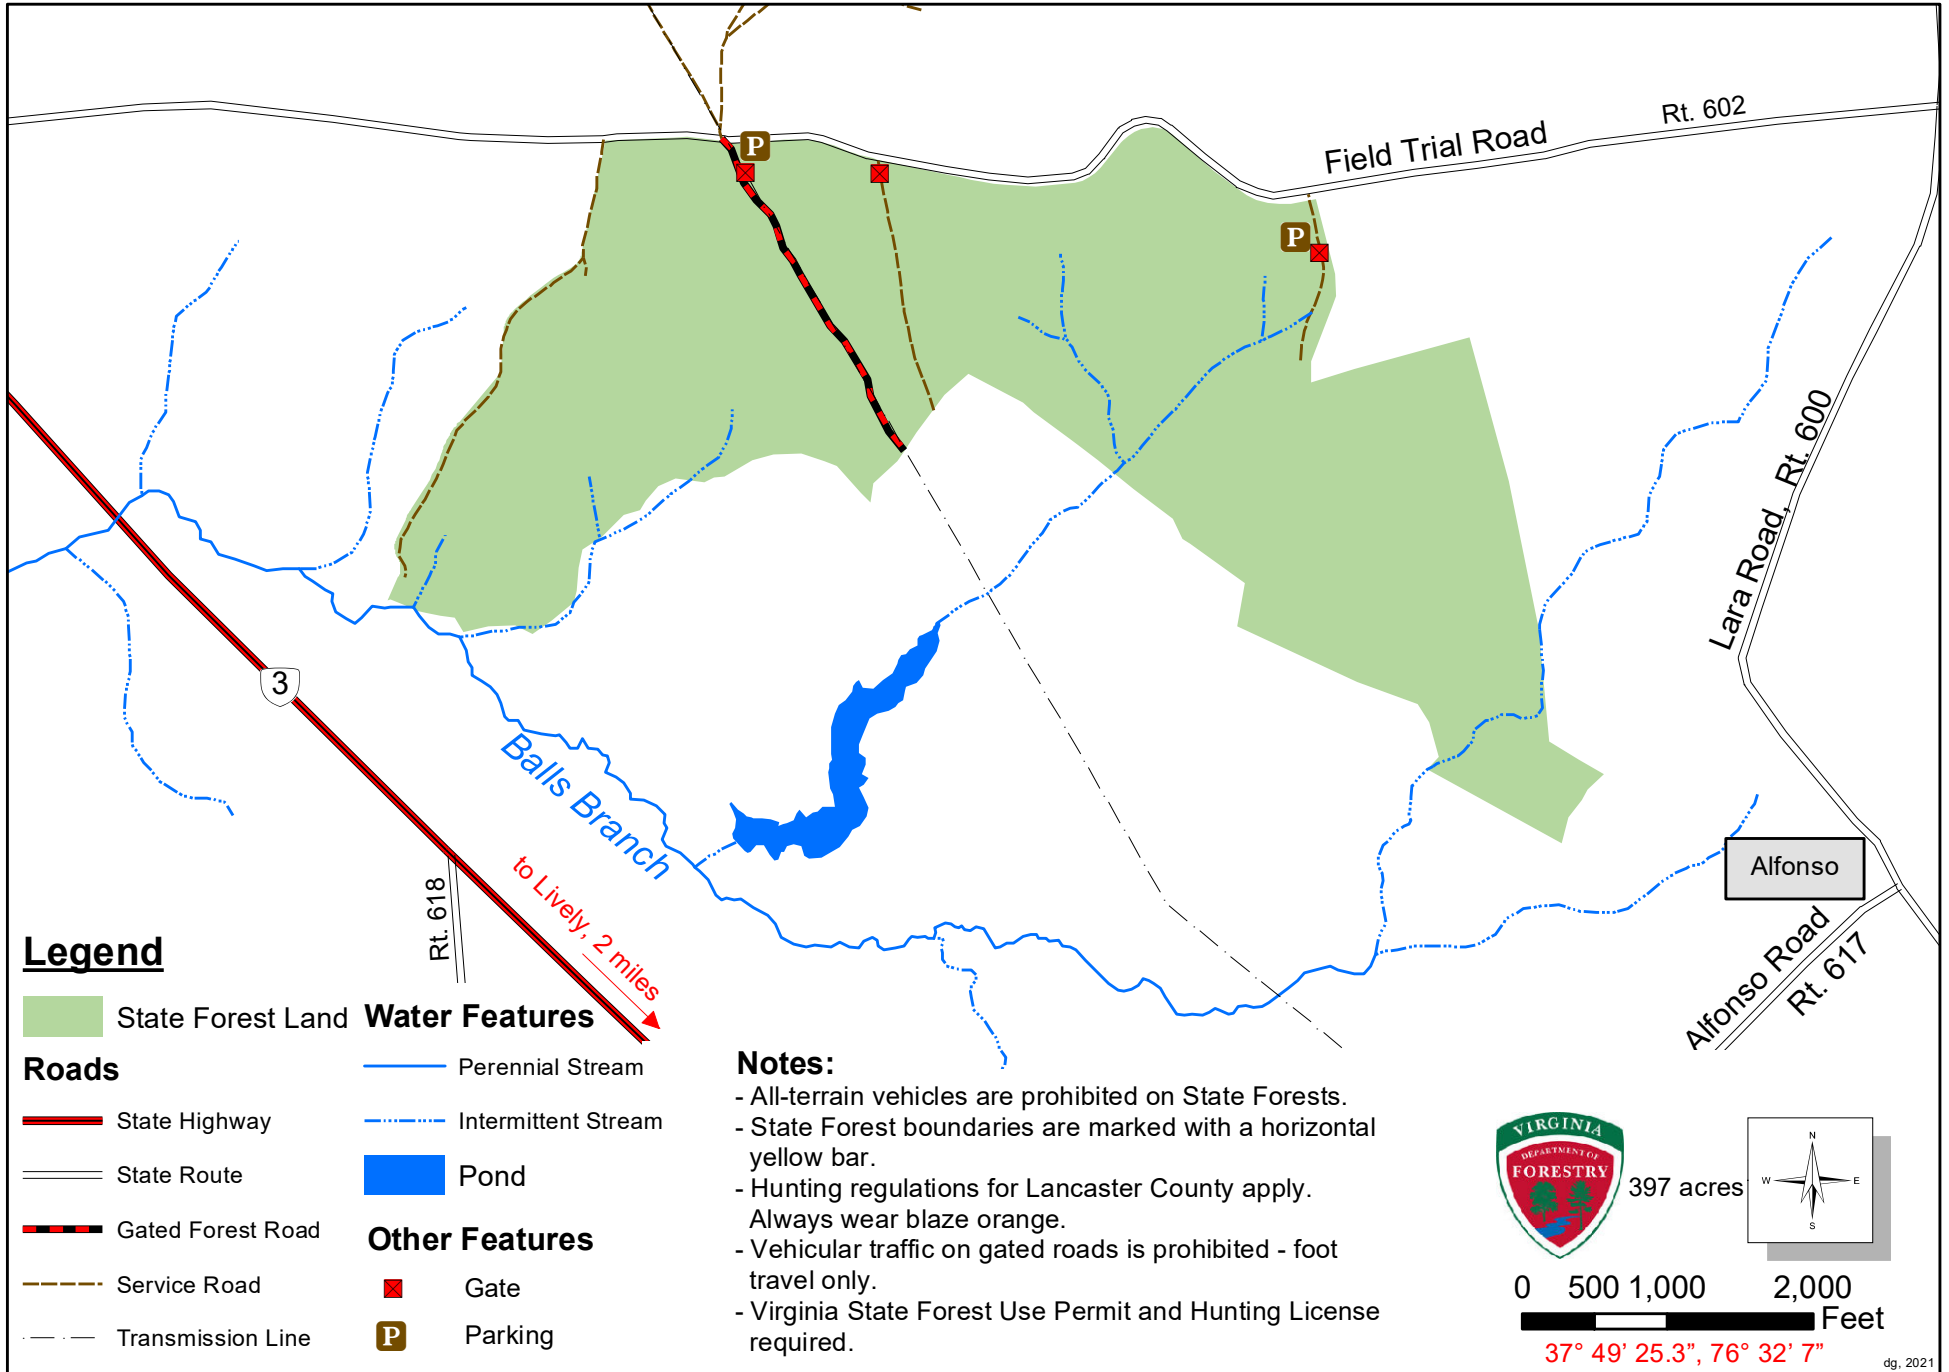

Chilton Woods State Forest - Hunting Map

Lancaster County

Virginia Department of Forestry

Legend

- | | |
|--|---|
|  State Forest Land | Water Features |
|  State Highway |  Perennial Stream |
|  State Route |  Intermittent Stream |
|  Gated Forest Road |  Pond |
|  Service Road | Other Features |
|  Transmission Line |  Gate |
| |  Parking |

Notes:

- All-terrain vehicles are prohibited on State Forests.
- State Forest boundaries are marked with a horizontal yellow bar.
- Hunting regulations for Lancaster County apply. Always wear blaze orange.
- Vehicular traffic on gated roads is prohibited - foot travel only.
- Virginia State Forest Use Permit and Hunting License required.

397 acres

0 500 1,000 2,000 Feet

37° 49' 25.3", 76° 32' 7"