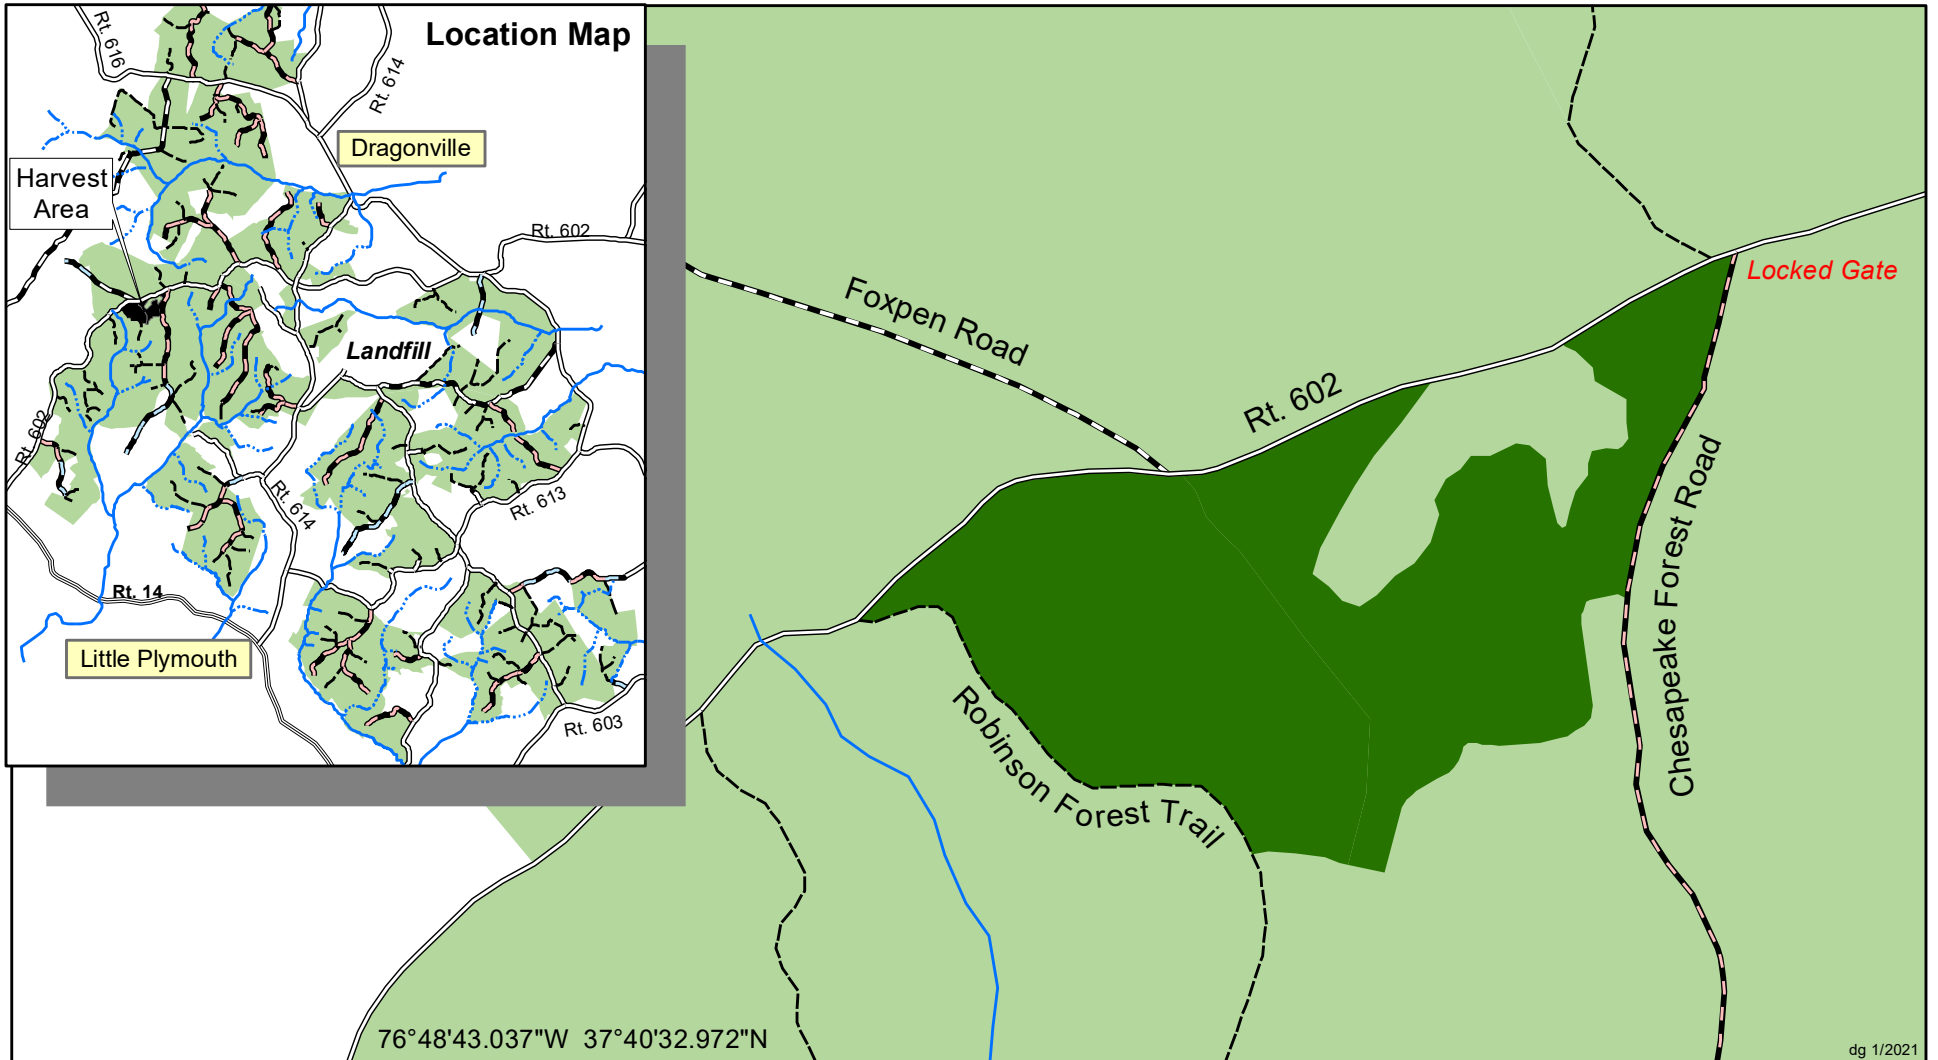

Dragon Run State Forest

FY2022 Final Harvest

Unit 03, Stands 004 and 010

Timber Harvest Area: Regeneration Harvest of loblolly pine stand 03-004 & 010 Total Harvest Area: 46 acres

Legend

	Dragon Run State Forest		County Road
	Harvest Area		Forest Road
	Intermittent Stream		Gated Forest Road
	Perennial Stream		Forest trail

0 350 700 1,050 1,400 Feet