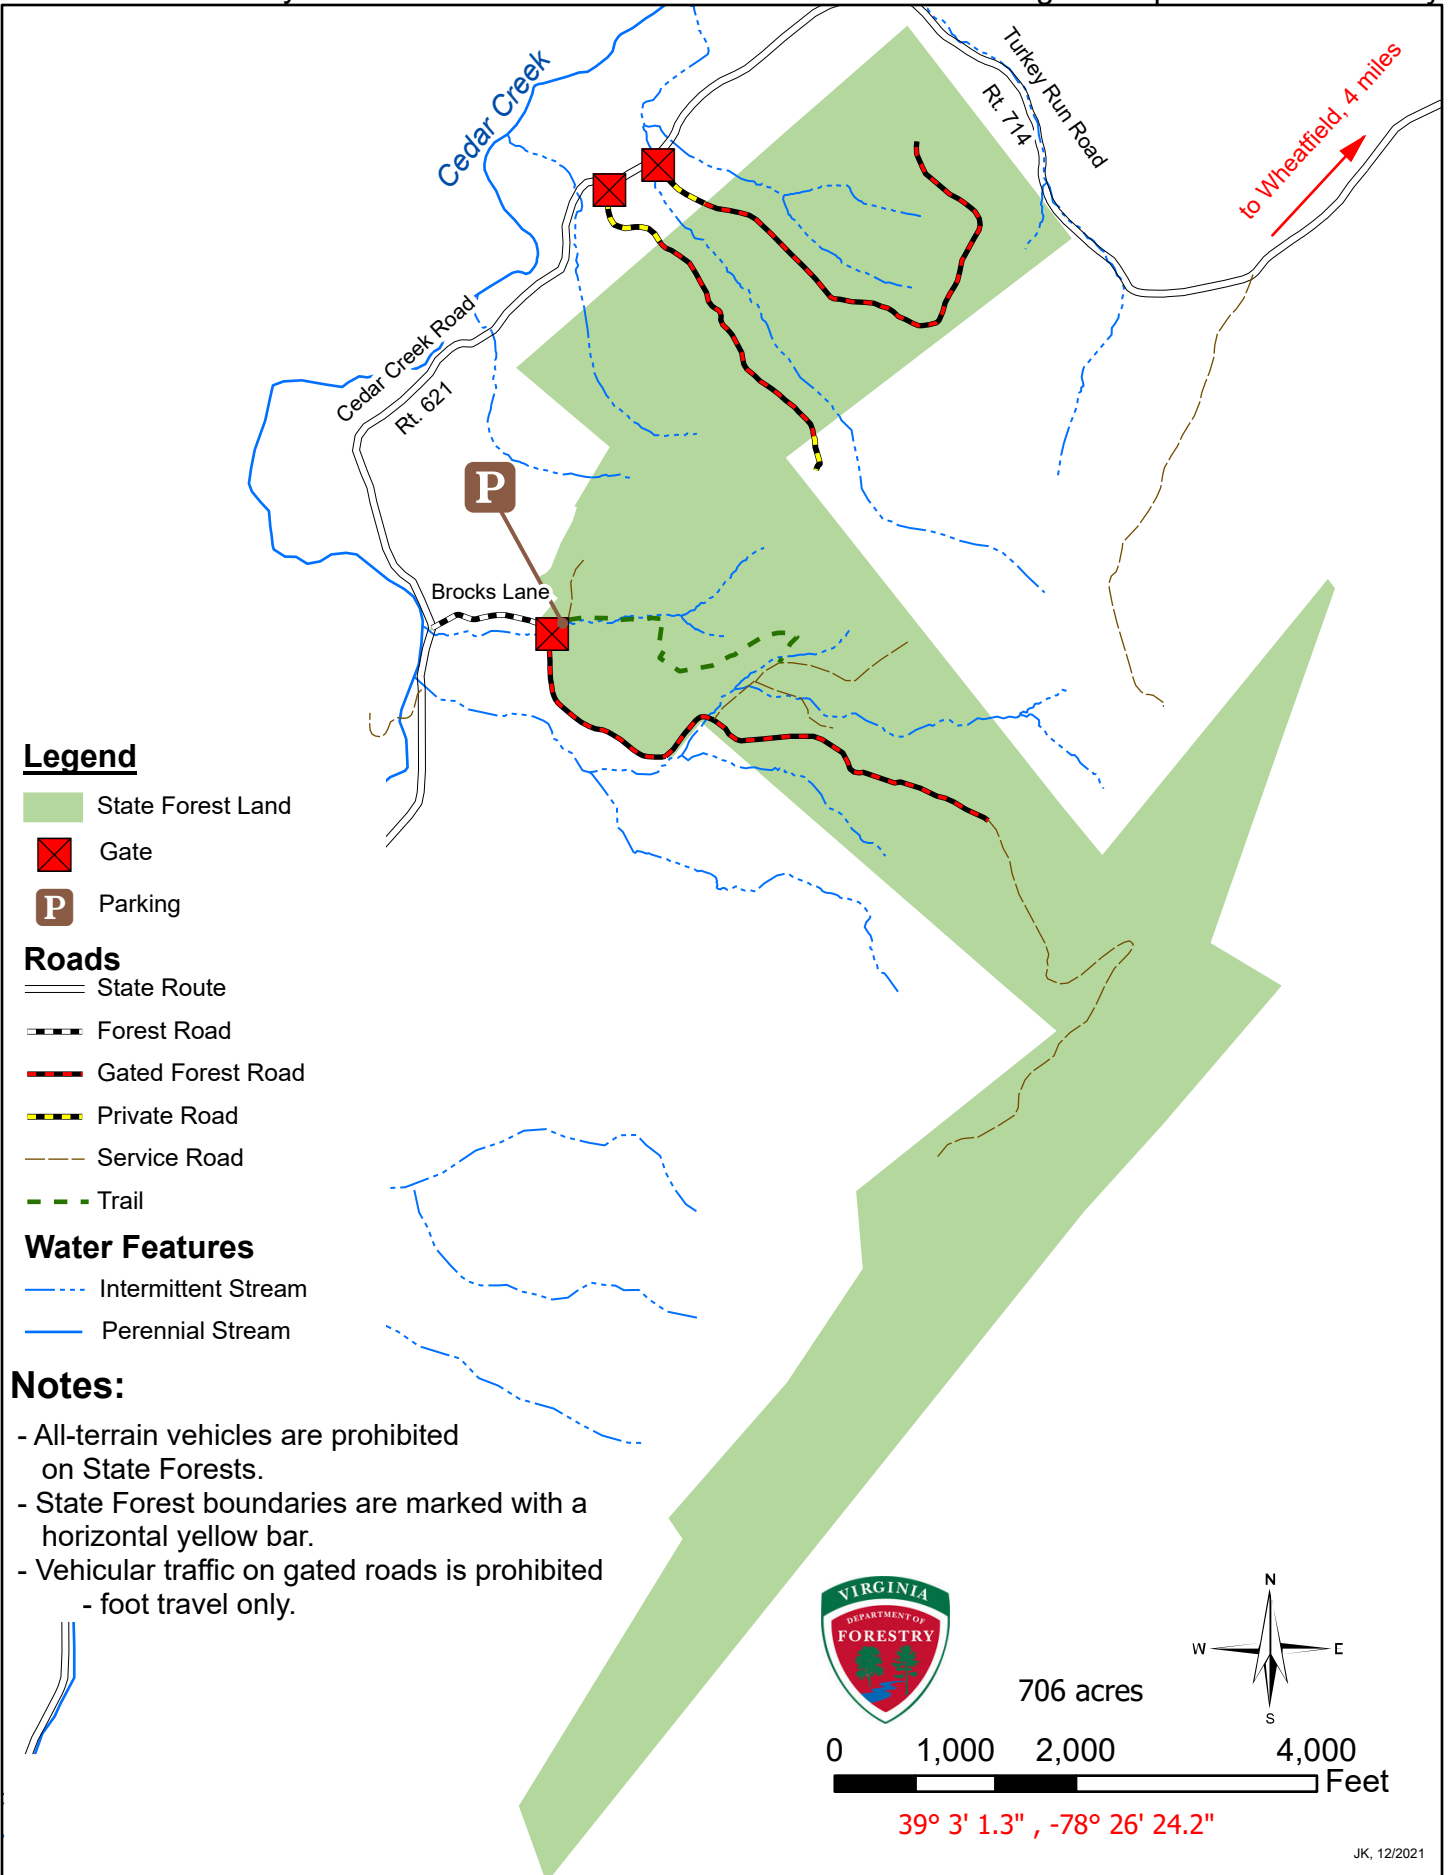

Devil's Backbone State Forest - General Map

Shenandoah County

Virginia Department of Forestry

Legend

State Forest Land

Gate

Parking

Roads

State Route

Forest Road

Gated Forest Road

Private Road

Service Road

Trail

Water Features

Intermittent Stream

Perennial Stream

Notes:

- All-terrain vehicles are prohibited on State Forests.
- State Forest boundaries are marked with a horizontal yellow bar.
- Vehicular traffic on gated roads is prohibited - foot travel only.

706 acres

39° 3' 1.3" , -78° 26' 24.2"