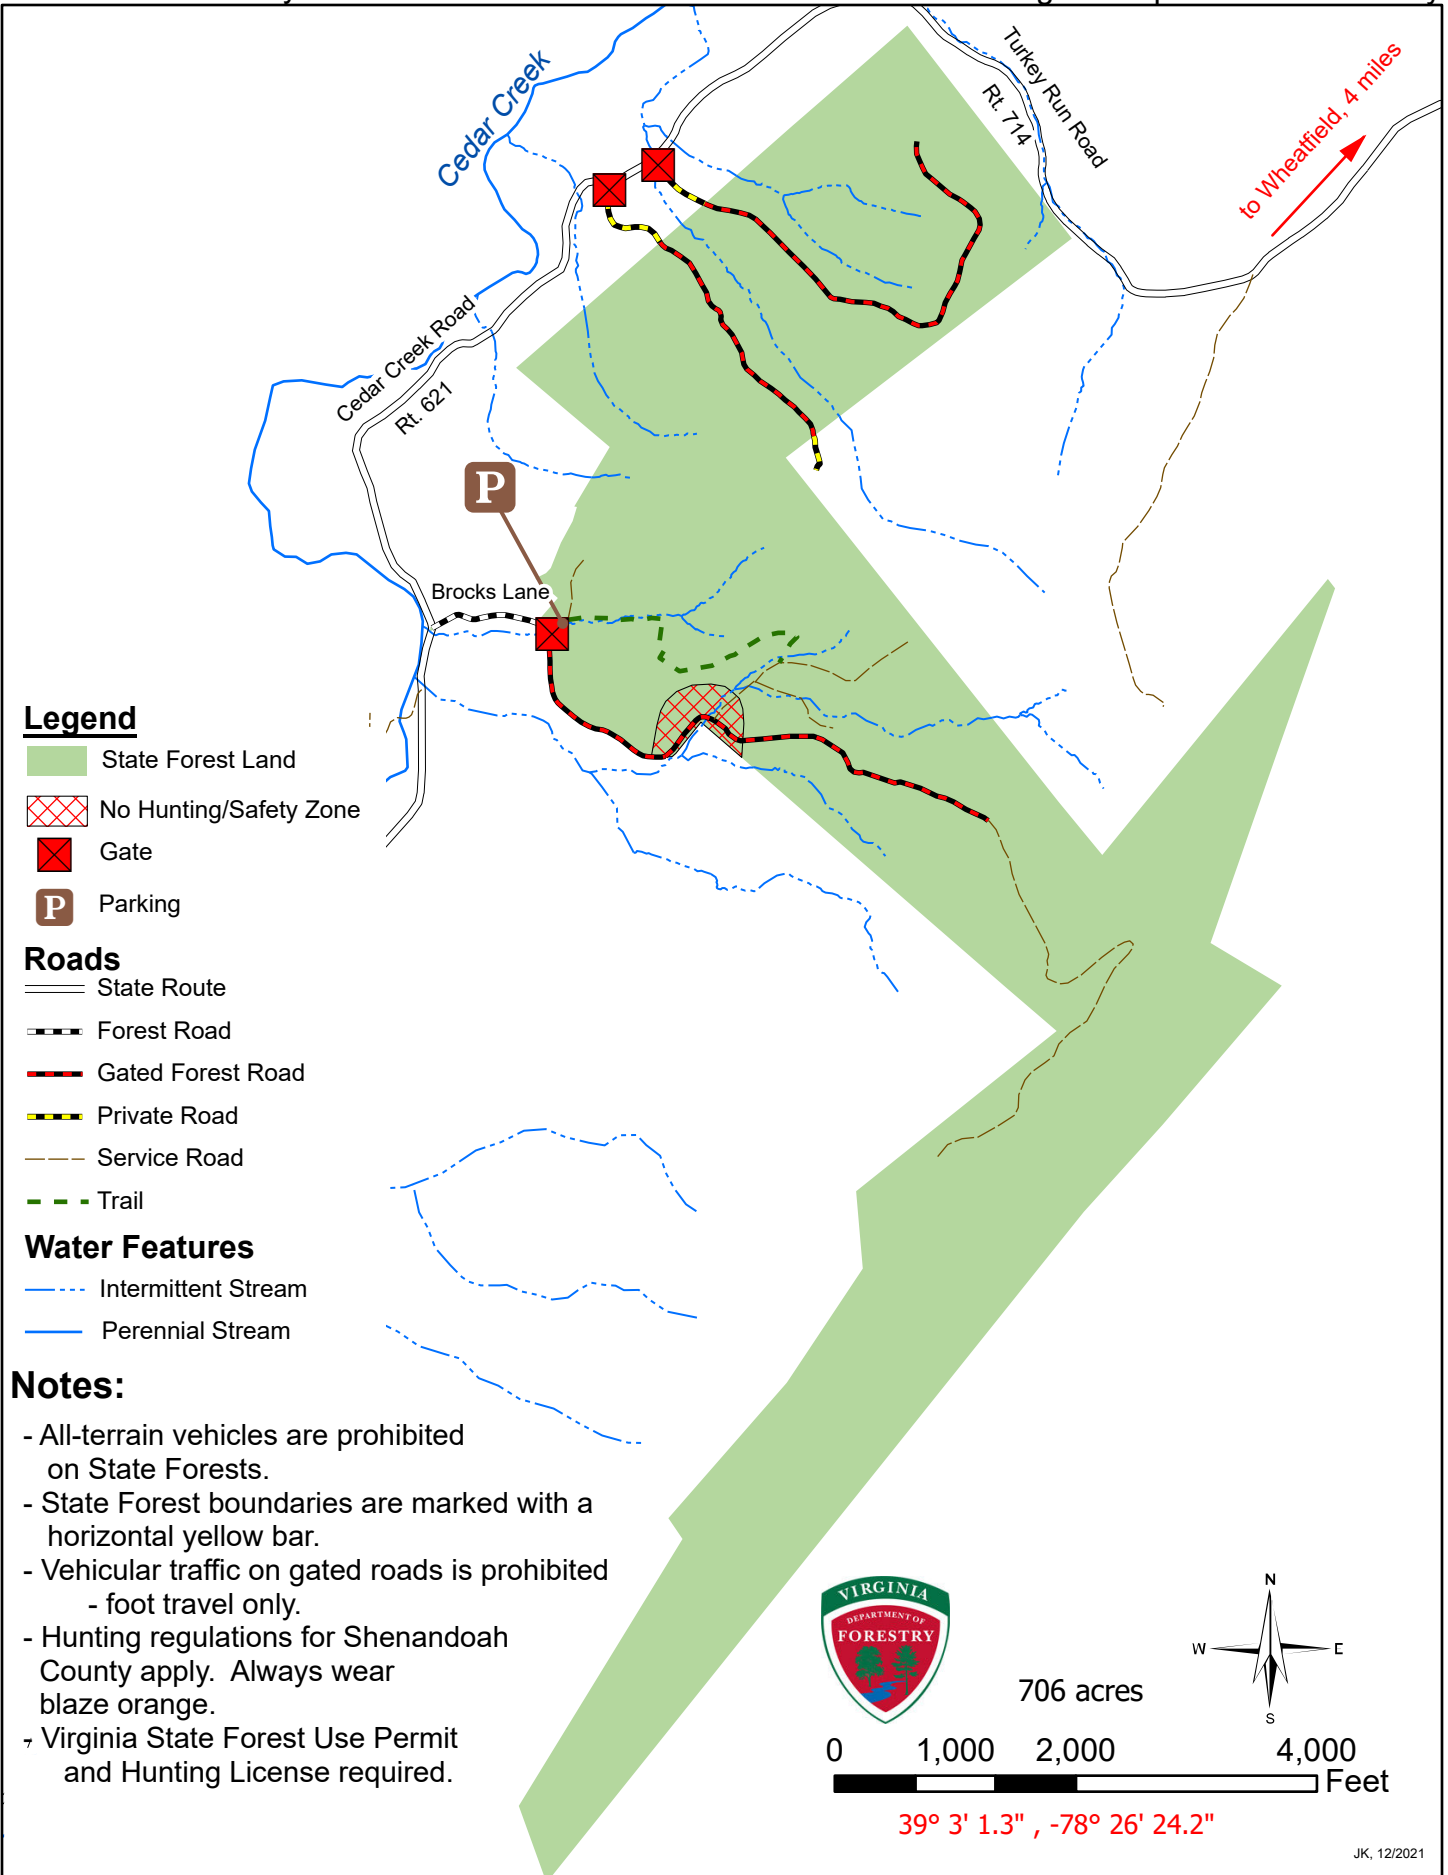

Devil's Backbone State Forest - Hunting Map

Shenandoah County

Virginia Department of Forestry

Legend

- State Forest Land
- No Hunting/Safety Zone
- X Gate
- P Parking

Roads

- State Route
- Forest Road
- Gated Forest Road
- Private Road
- Service Road
- Trail

Water Features

- Intermittent Stream
- Perennial Stream

Notes:

- All-terrain vehicles are prohibited on State Forests.
- State Forest boundaries are marked with a horizontal yellow bar.
- Vehicular traffic on gated roads is prohibited - foot travel only.
- Hunting regulations for Shenandoah County apply. Always wear blaze orange.
- Virginia State Forest Use Permit and Hunting License required.

706 acres

39° 3' 1.3" , -78° 26' 24.2"