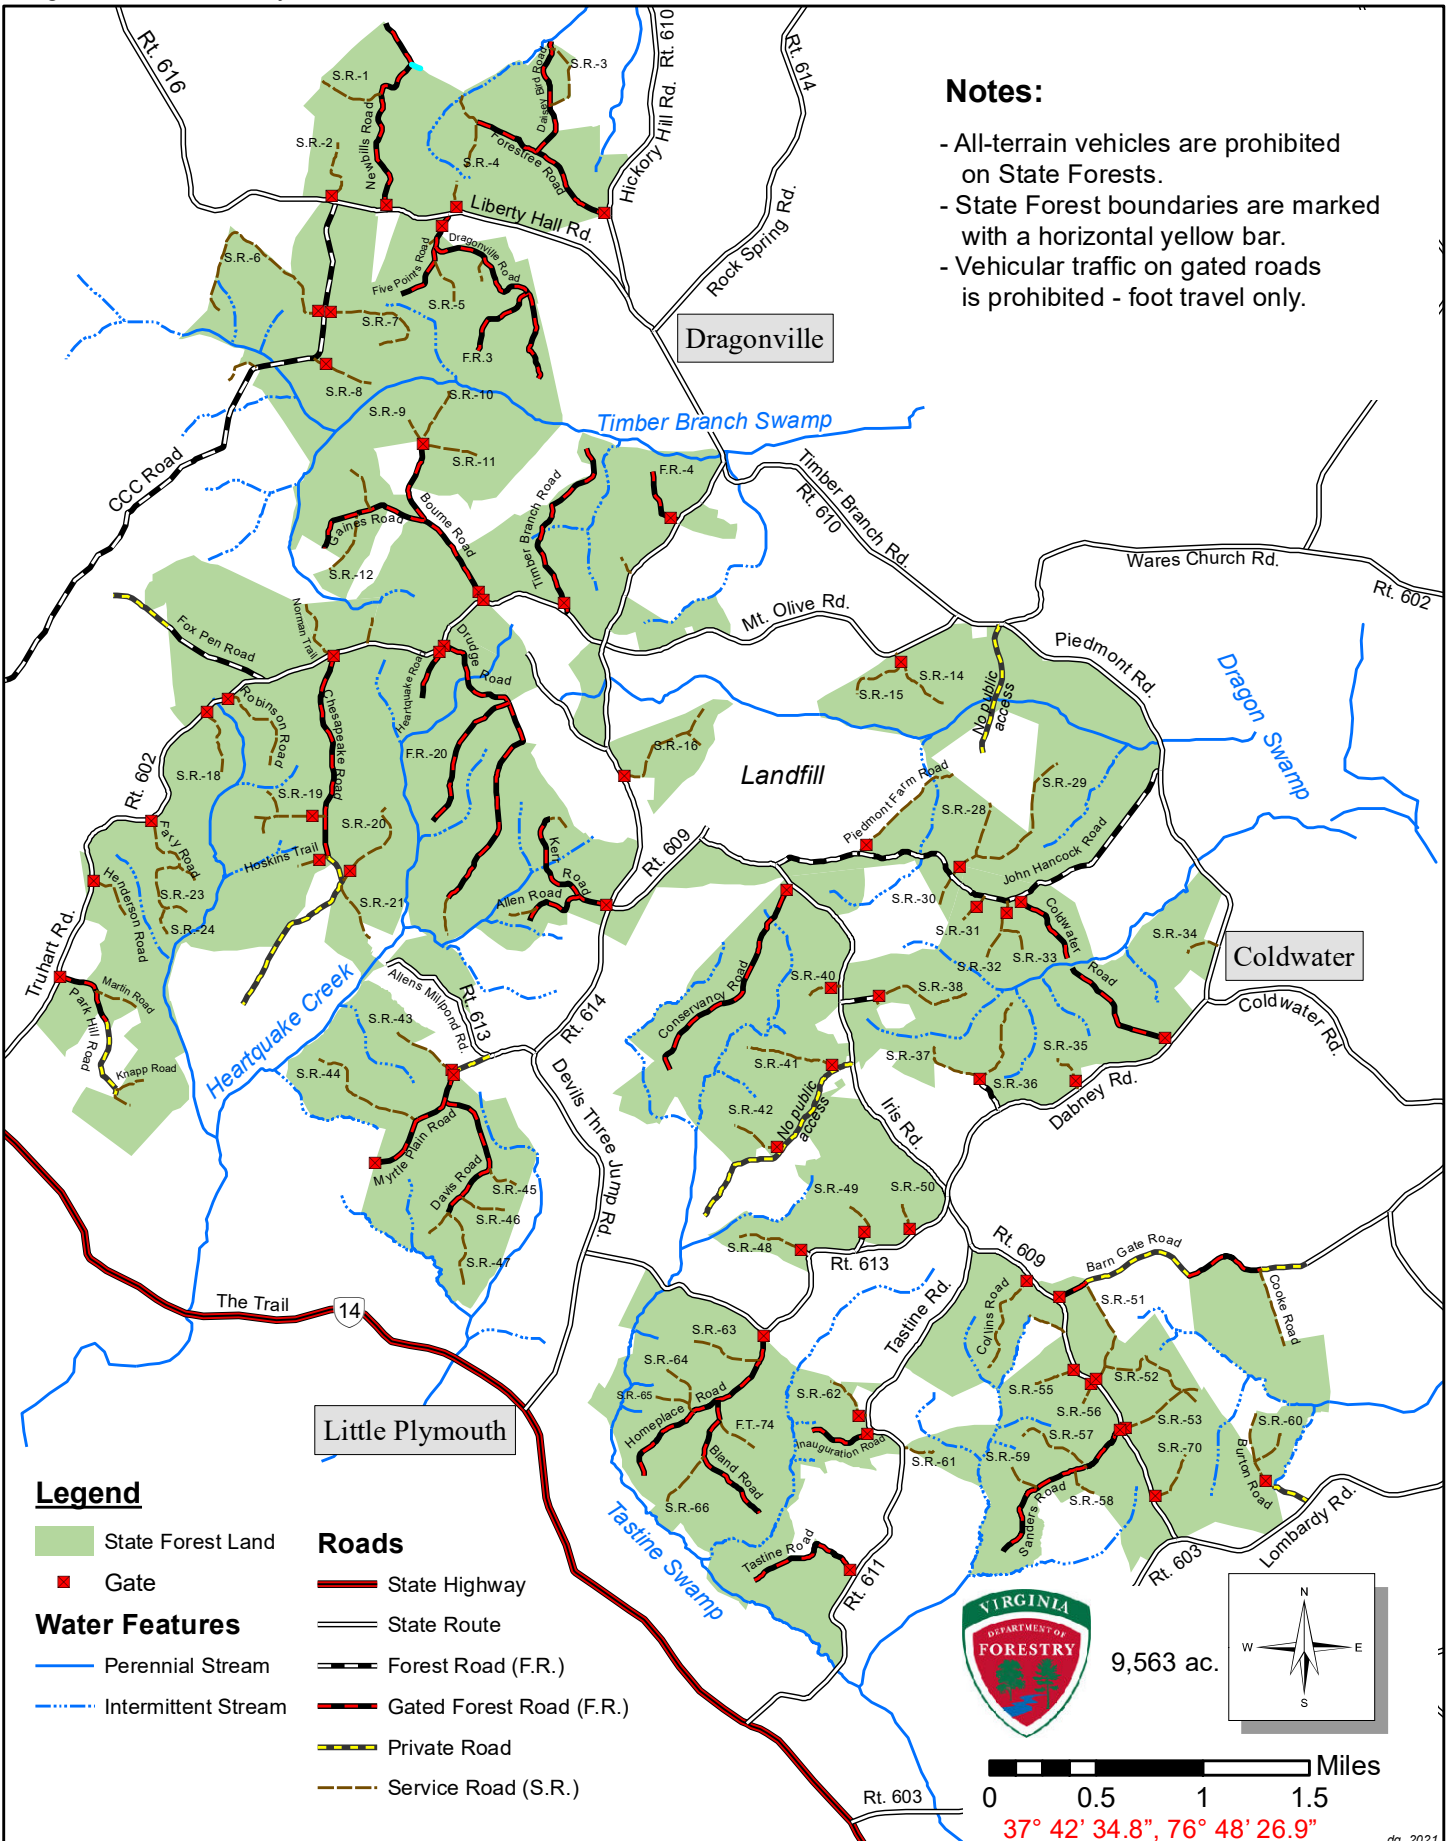

Dragon Run State Forest - General Map

King and Queen County

Virginia Department of Forestry

Notes:

- All-terrain vehicles are prohibited on State Forests.
- State Forest boundaries are marked with a horizontal yellow bar.
- Vehicular traffic on gated roads is prohibited - foot travel only.

Legend

- | | |
|--|--|
| State Forest Land | Roads |
| Gate | State Highway |
| Water Features | State Route |
| Perennial Stream | Forest Road (F.R.) |
| Intermittent Stream | Gated Forest Road (F.R.) |
| | Private Road |
| | Service Road (S.R.) |

9,563 ac.

37° 42' 34.8", 76° 48' 26.9"