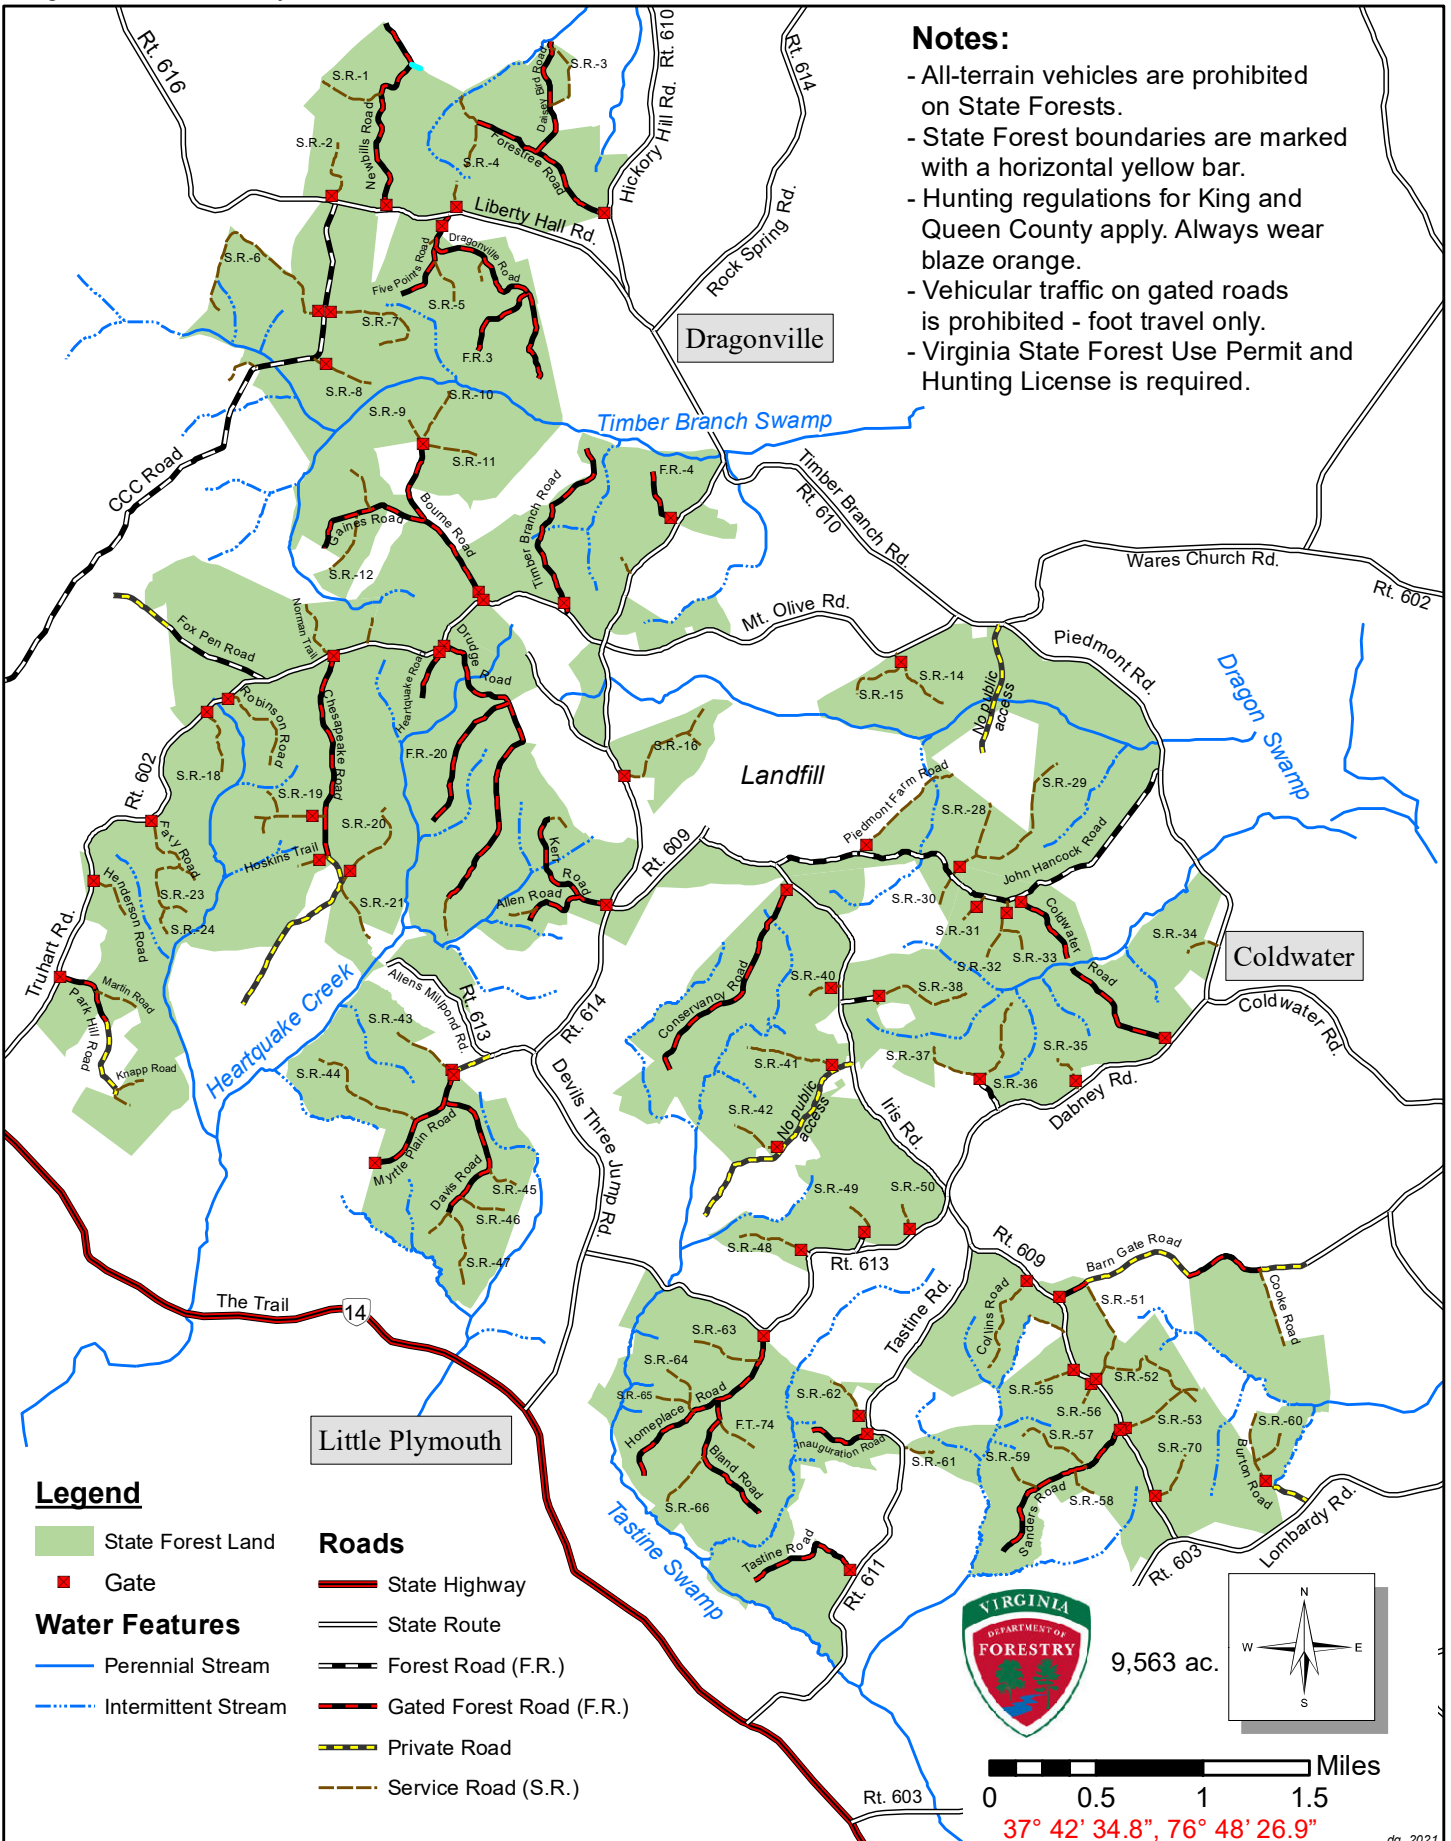

Dragon Run State Forest - Hunting Map

King and Queen County

Virginia Department of Forestry

Notes:

- All-terrain vehicles are prohibited on State Forests.
- State Forest boundaries are marked with a horizontal yellow bar.
- Hunting regulations for King and Queen County apply. Always wear blaze orange.
- Vehicular traffic on gated roads is prohibited - foot travel only.
- Virginia State Forest Use Permit and Hunting License is required.

Legend

- | | |
|-----------------------|--------------------------|
| State Forest Land | Roads |
| Gate | State Highway |
| Water Features | State Route |
| Perennial Stream | Forest Road (F.R.) |
| Intermittent Stream | Gated Forest Road (F.R.) |
| | Private Road |
| | Service Road (S.R.) |

9,563 ac.

37° 42' 34.8", 76° 48' 26.9"