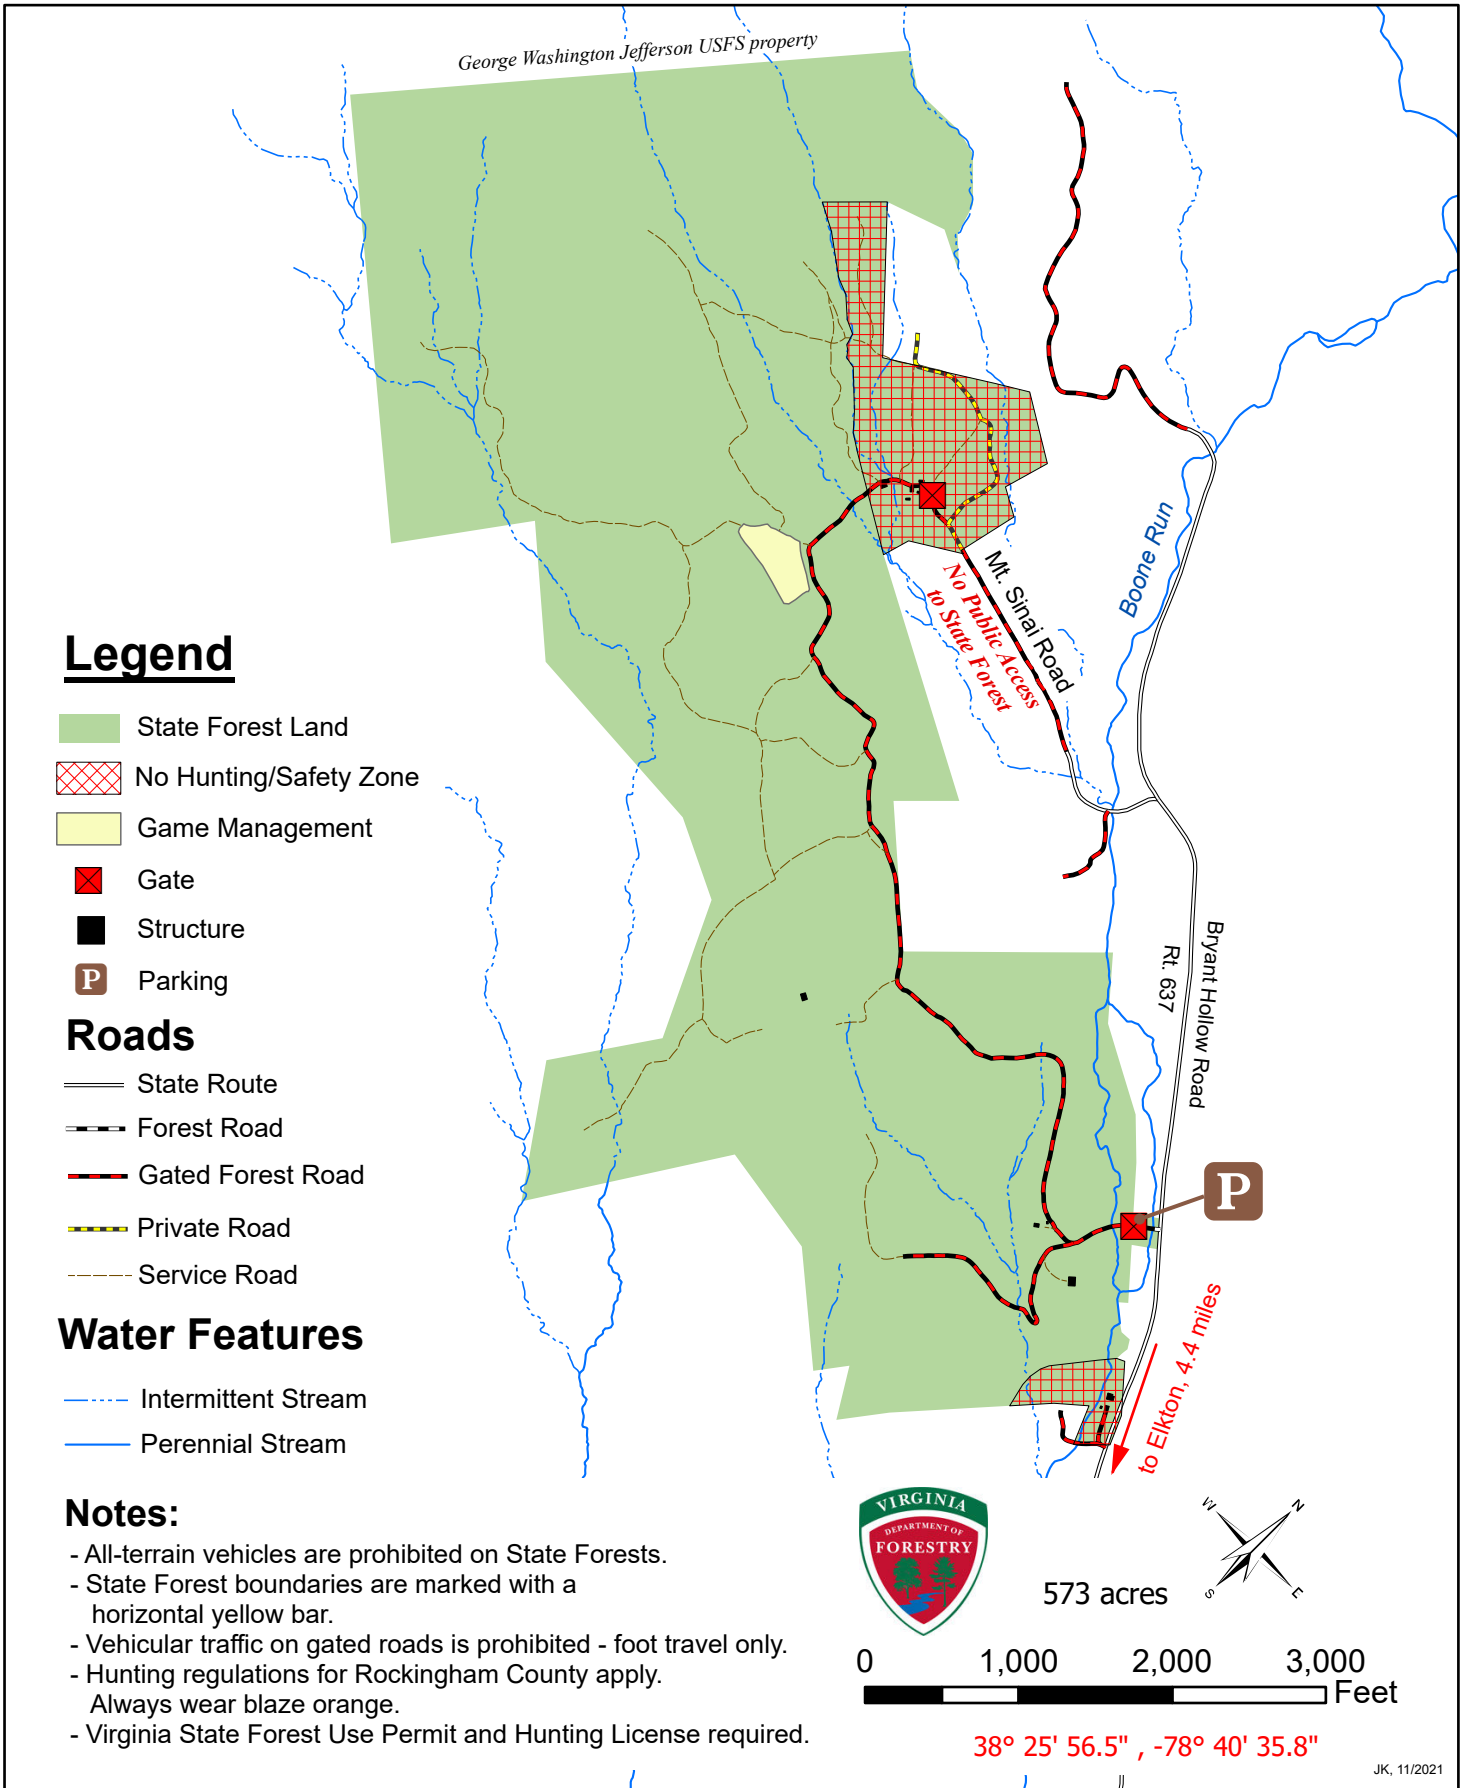

First Mountain State Forest - Hunting Map

Rockingham County

Virginia Department of Forestry

Legend

- State Forest Land
- No Hunting/Safety Zone
- Game Management
- Gate
- Structure
- Parking

Roads

- State Route
- Forest Road
- Gated Forest Road
- Private Road
- Service Road

Water Features

- Intermittent Stream
- Perennial Stream

Notes:

- All-terrain vehicles are prohibited on State Forests.
- State Forest boundaries are marked with a horizontal yellow bar.
- Vehicular traffic on gated roads is prohibited - foot travel only.
- Hunting regulations for Rockingham County apply. Always wear blaze orange.
- Virginia State Forest Use Permit and Hunting License required.

573 acres

0 1,000 2,000 3,000 Feet

38° 25' 56.5" , -78° 40' 35.8"