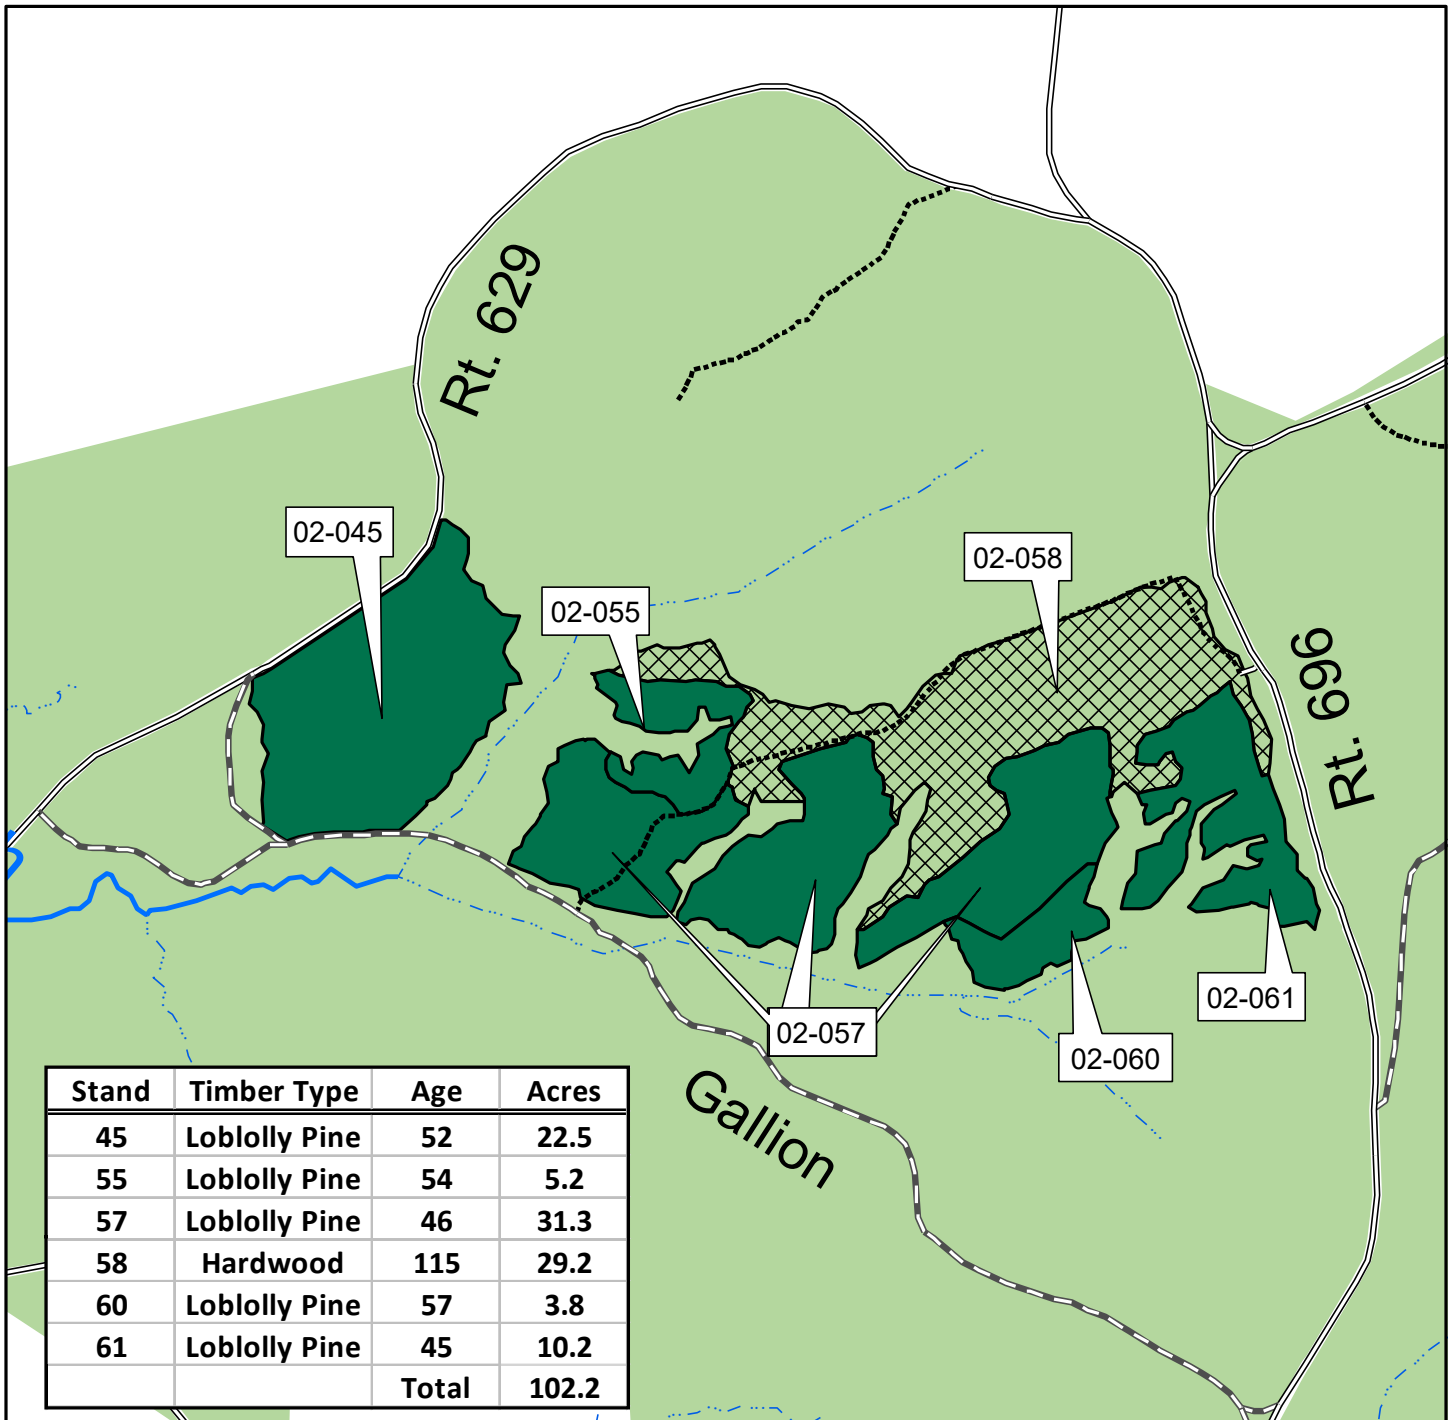

Prince Edward-Gallion State Forest

Timber Harvest Area: Regeneration Harvest of Gallion 02; Stands: 45, 55, 57, 58, 60, 61. Total Harvest Area: 102.2 acres.