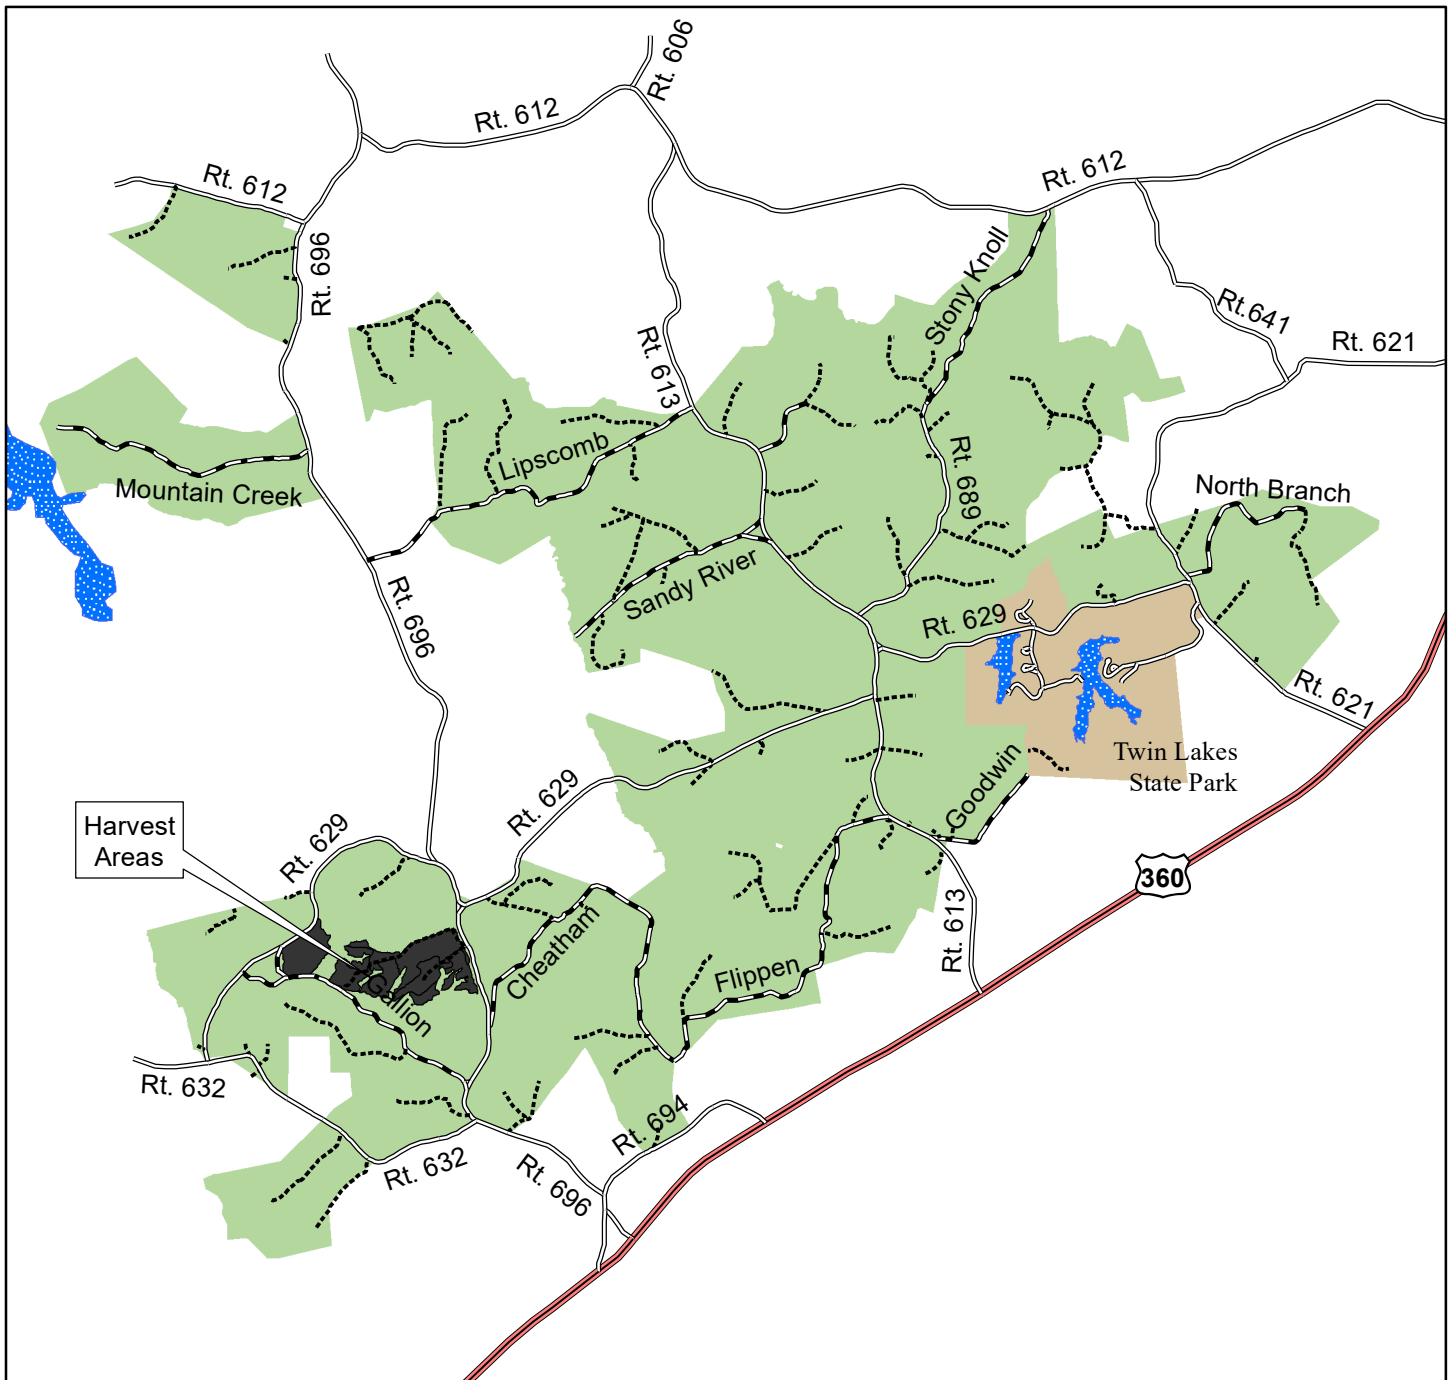

Prince Edward-Gallion State Forest

Harvest Areas: Regeneration Harvest of Gallion 02; Stands: 45, 55, 57, 58, 60, 61.
 Total Harvest Area: 102.2 acres.