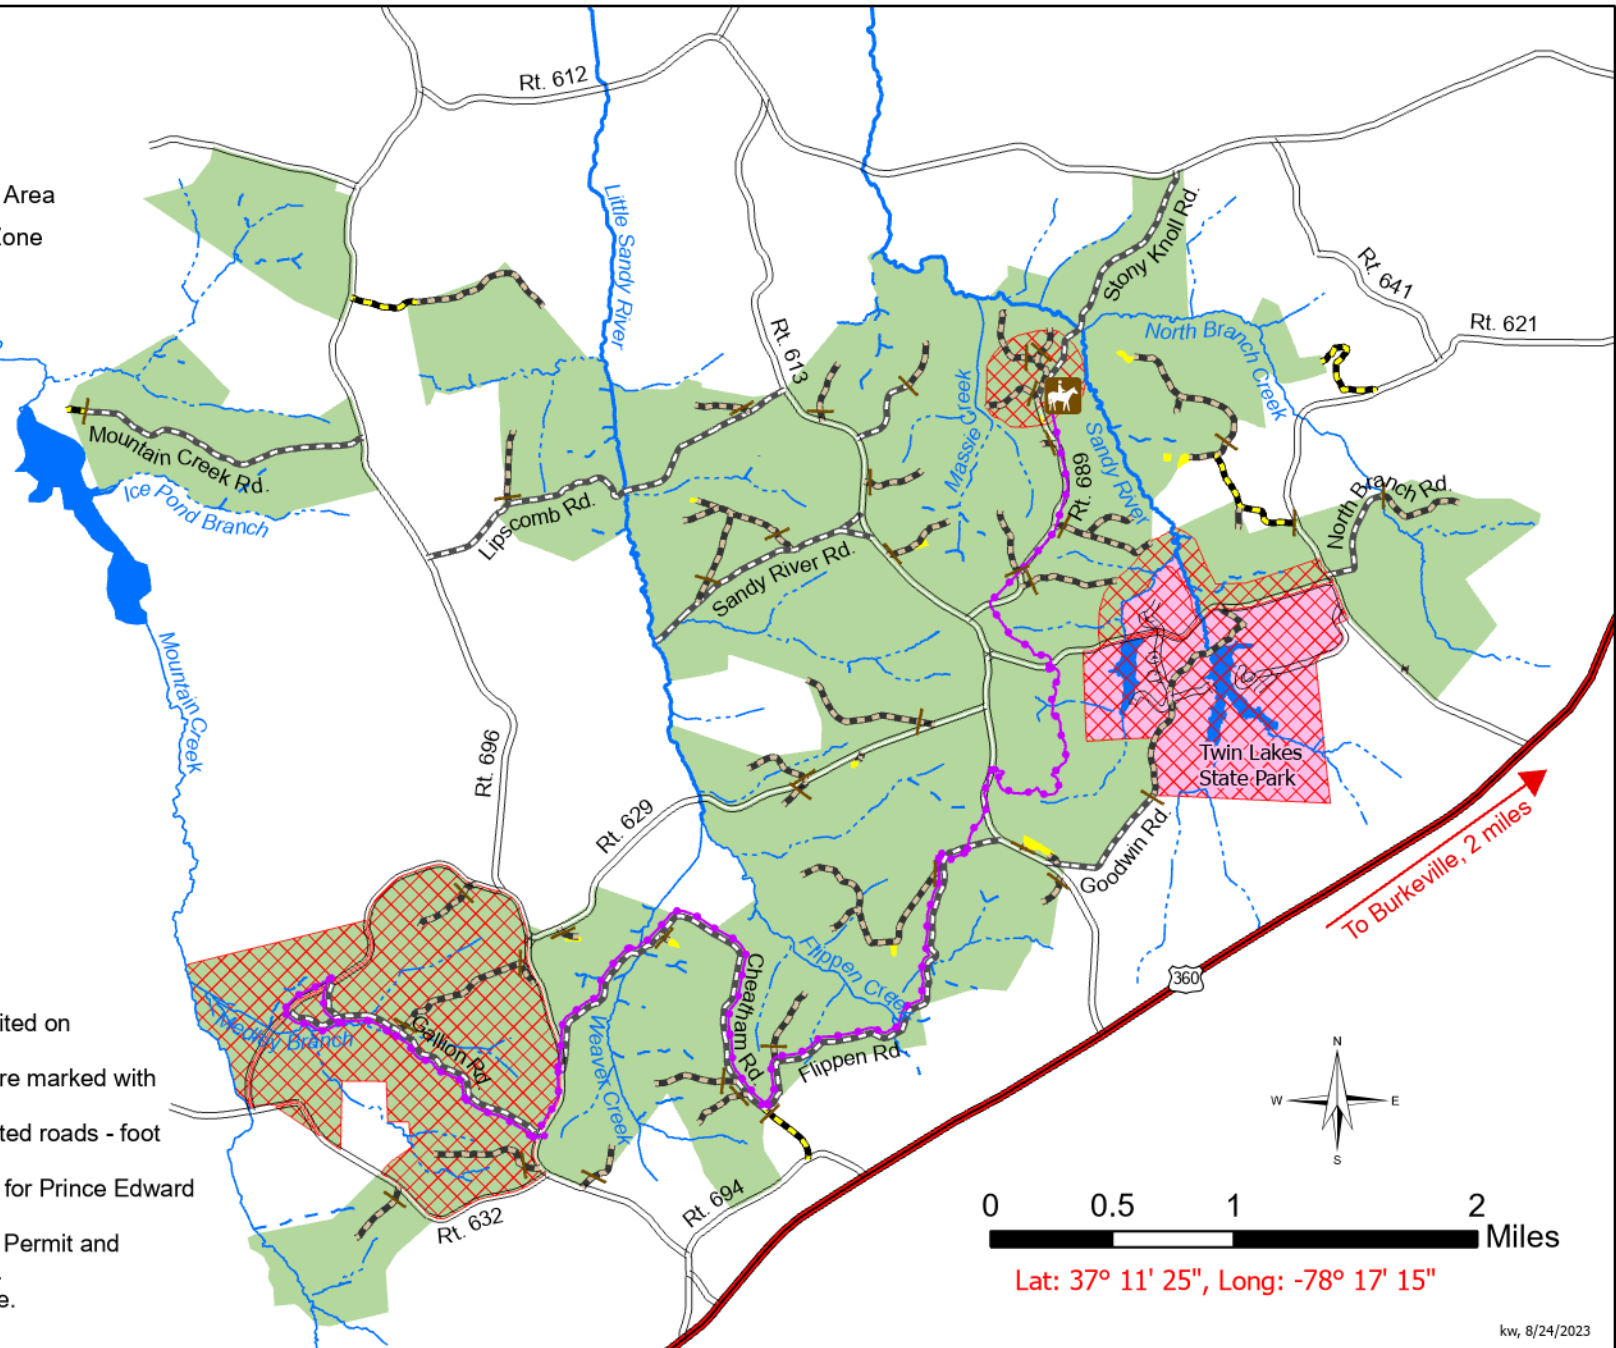

Prince Edward-Gallion State Forest - Hunting Map

Prince Edward County - 6,491 Acres

Legend

- State Forest
- State Park
- Game Management Area
- No Hunting/Safety Zone
- Gate
- Horse Trail

Roads and Trails

- U.S. Highway
- State Route
- Forest Road
- Gated Forest Road
- Private Road
- Trail (Multi-use)

Water Features

- Pond/Lake
- River
- Perennial Stream
- Intermittent Stream
- Ephemeral Stream

Notes:

- All-terrain vehicles prohibited on state forests.
- State forest boundaries are marked with a horizontal yellow bar.
- Vehicles prohibited on gated roads - foot travel only.
- DWR hunting regulations for Prince Edward County apply.
- Virginia State Forest Use Permit and Hunting License required.
- Always wear blaze orange.

Lat: 37° 11' 25", Long: -78° 17' 15"