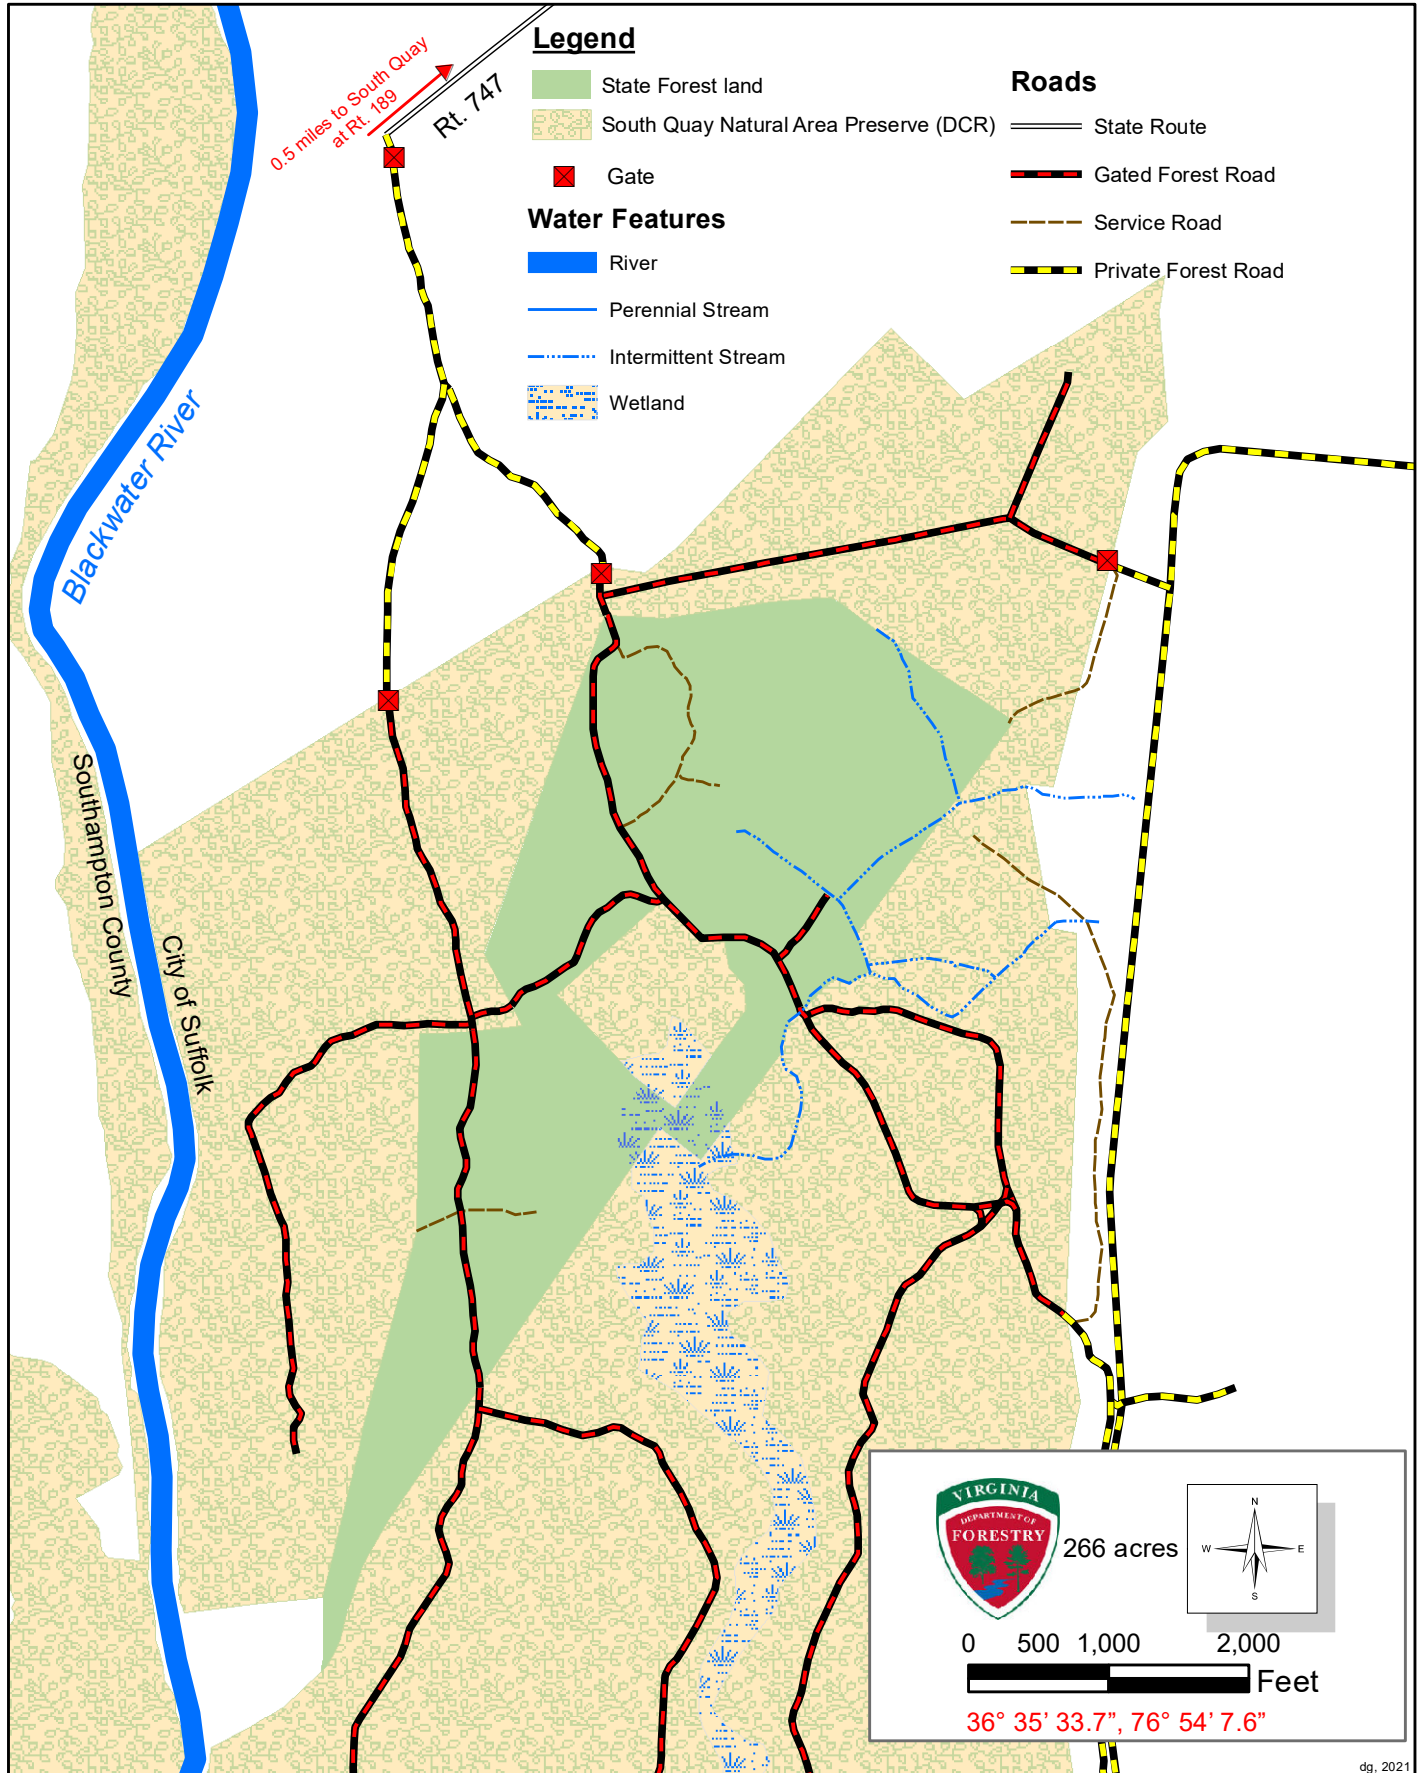

South Quay State Forest - General Map

Suffolk

Virginia Department of Forestry

NOTE: These properties are NOT open to the public