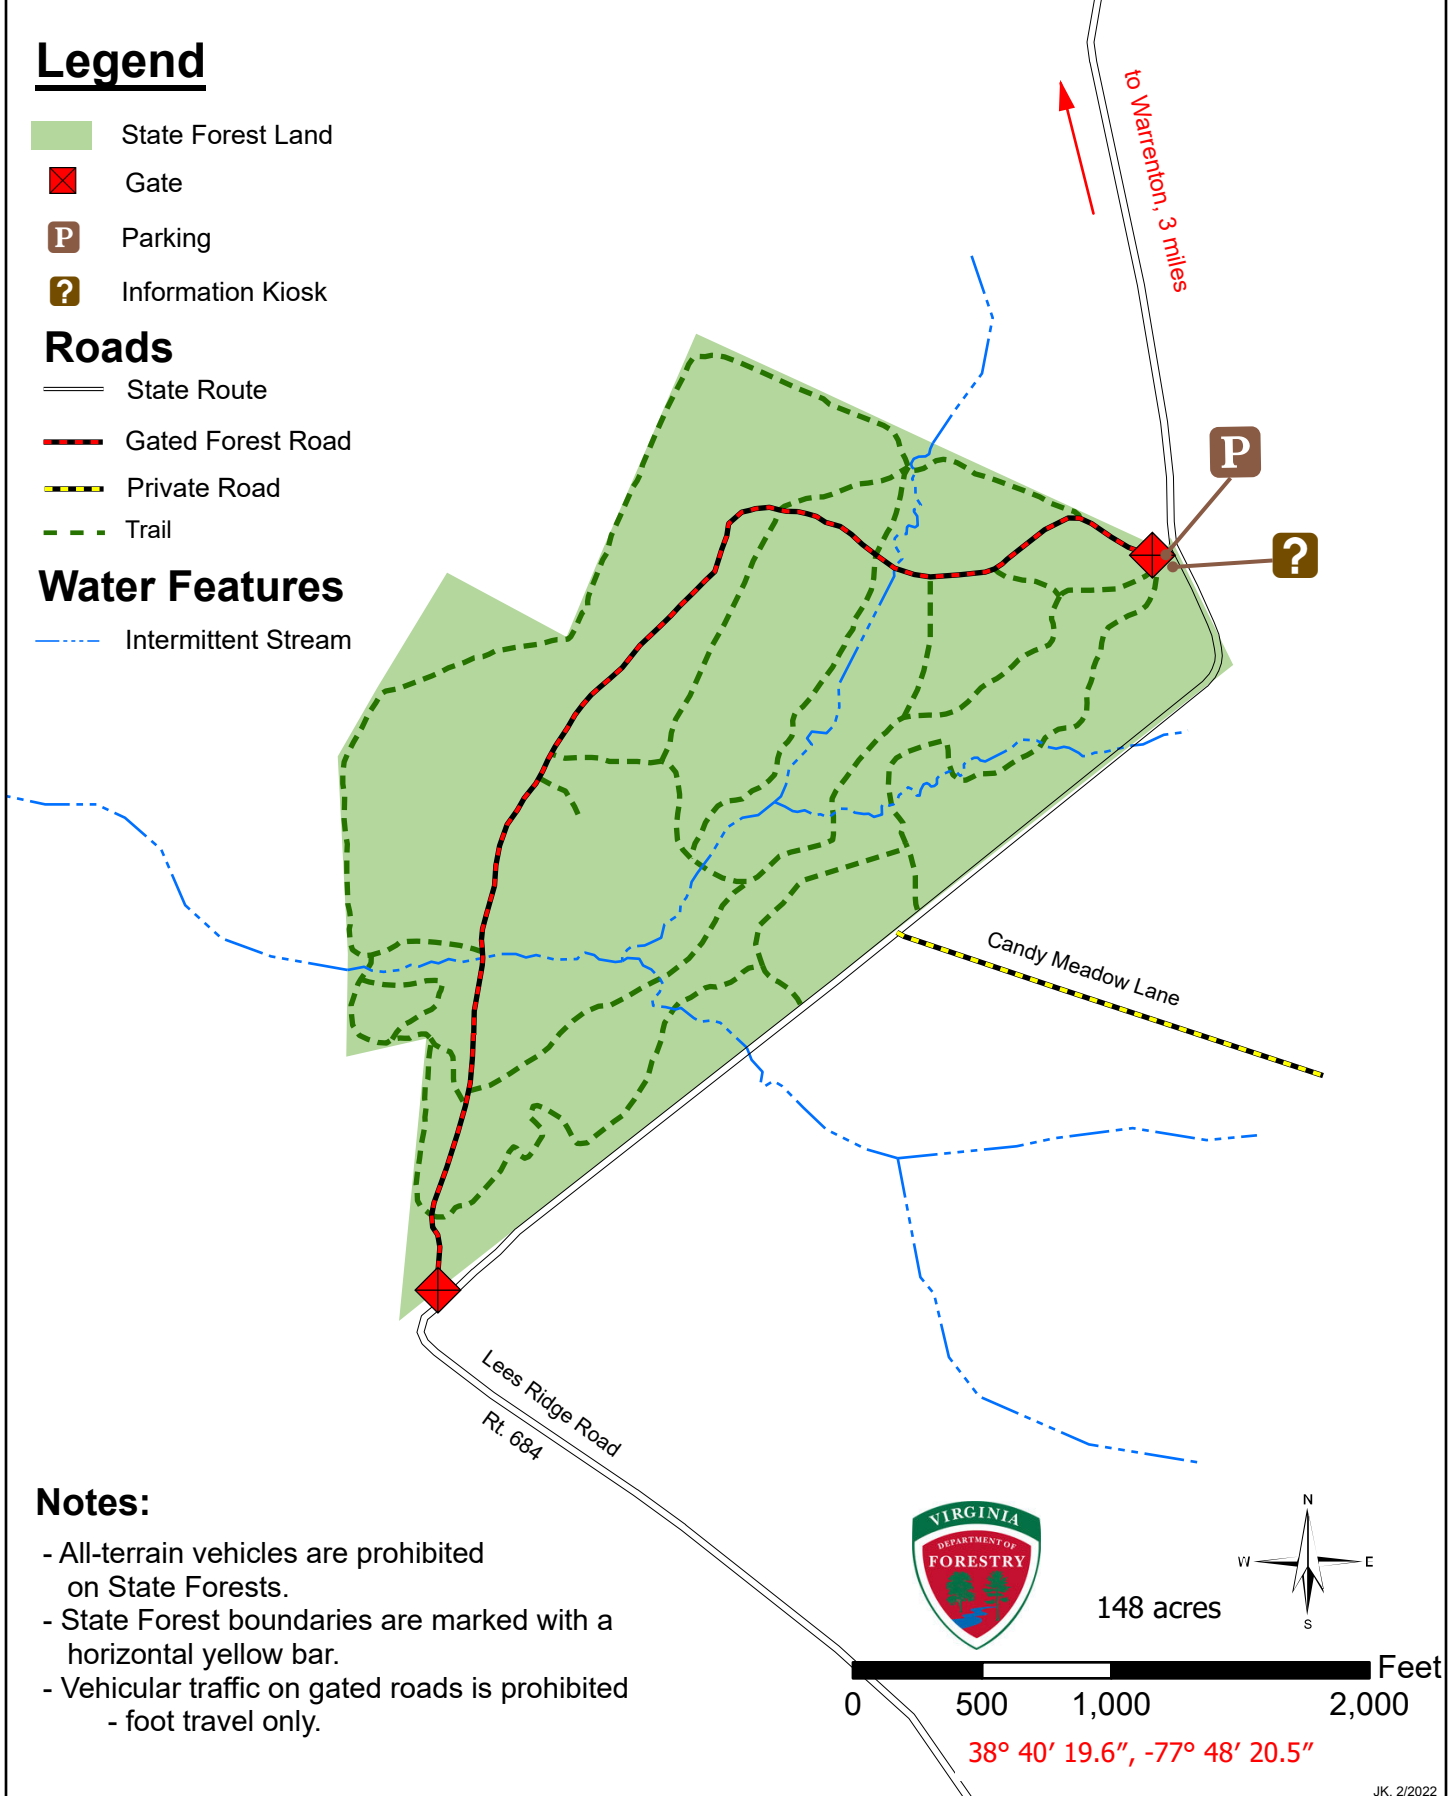

## Roads

 State Route

 Gated Forest Road

 Private Road

 Trail

## Water Features

 Intermittent Stream

## Notes:

- All-terrain vehicles are prohibited on State Forests.
- State Forest boundaries are marked with a horizontal yellow bar.
- Vehicular traffic on gated roads is prohibited - foot travel only.

148 acres

38° 40' 19.6", -77° 48' 20.5"